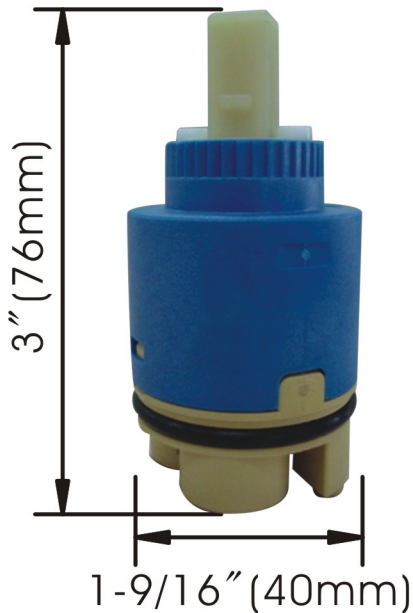

Type E - 40mm Ceramic Disc Faucet Cartridge

• **Model No. : 892-6158**

* This is a replacement Ceramic Disc Cartridge for specific Single Handle Freendo Faucets

Applicable Models :

Prestige Series : 201-7706, 201-7707, 201-7708

Casmir Series : 192-6473, 192-6474

Majestic Series : 192-5889, 192-5890, 192-5891

Special Note - All Freendo Single Handle Faucets offer Copper Waterway Construction that are 100% Pressure Tested to Ensure Quality.