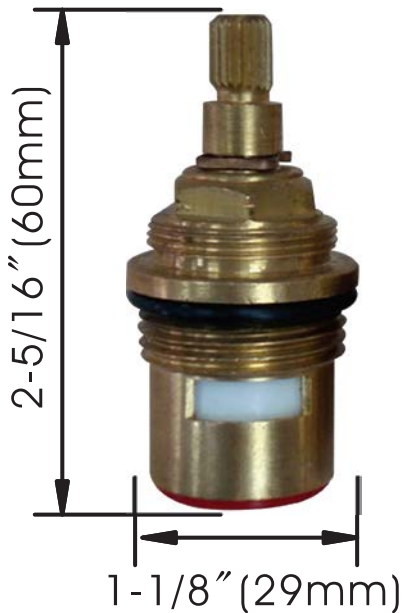

Type K - Ceramic Disc Faucet Cartridge - (Hot Side)

■ **Model No. : 892-6166**

* This is a replacement cartridge for the Hot Side of specific Two Handle Freendo Roman Tub Wide Spread Faucets

Applicable Models :

Grand Series : 211-6602, 211-6603, 211-6604

Majestic Series : 211-6620, 211-6621, 211-6622

Special Note - All Freendo Wide Spread Faucets offer Solid Brass Waterway Construction that are 100% Pressure Tested to Ensure Quality.