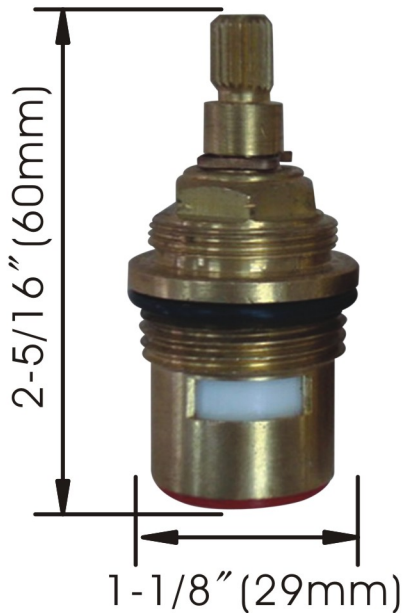

Type K - Ceramic Disc Faucet Cartridge - (Hot Side)

• **Model No. : 892-6166**

- * This is a replacement cartridge for the Hot Side of specific Two Handle Freendo Roman Tub Wide Spread Faucets

Applicable Models :

Grand Series : 211-6602, 211-6603, 211-6604

Majestic Series : 211-6620, 211-6621, 211-6622

Special Note - All Freendo Wide Spread Faucets offer Solid Brass Waterway Construction that are 100% Pressure Tested to Ensure Quality.