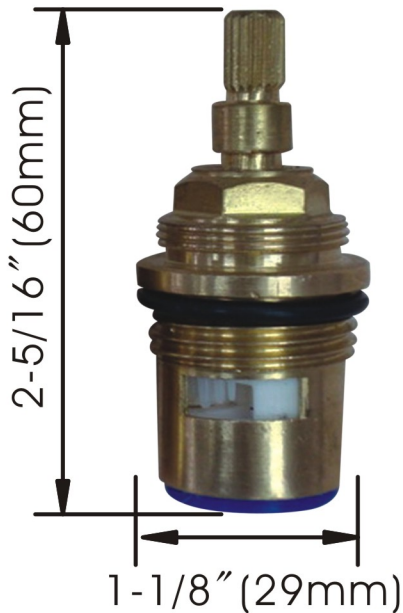

Type K - Ceramic Disc Faucet Cartridge - (Cold Side)

• **Model No. : 892-6167**

- * This is a replacement cartridge for the Cold Side of specific Two Handle Freendo Roman Tub Wide Spread Faucets

Applicable Models :

Grand Series : 211-6602, 211-6603, 211-6604

Majestic Series : 211-6620, 211-6621, 211-6622

Special Note - All Freendo Wide Spread Faucets offer Solid Brass Waterway Construction that are 100% Pressure Tested to Ensure Quality.