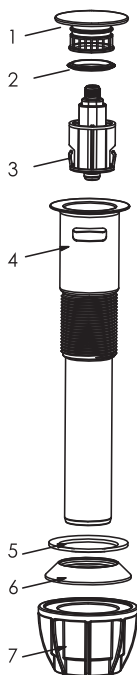

Easy Clean Push Style Pop-Up Drain with Drain Safeguard

Model No. : 892-7530

- * Chrome Finish
- * Easy Clean Push Style Pop-Up Drain with Drain Safeguard – Prevents most items from going down the drain
- * Lift out Push Style Pop-Up for easy cleaning
- * Easy Installation - no lift rod needed
- * ABS Drain body

Model No. :

- 892-7530 (CH)
 892-7531 (BN)
 892-7532 (ORB)
 892-7533 (MB)
 892-7534 (MG)
 892-8300 (BSS)
(Shown Model)

No.	Part Name	Material
1	Cover	Stainless Steel+Plastic
2	Washer	Rubber
3	Stopper Core	Plastic
4	Stopper Housing	Plastic
5	Small Washer	Rubber
6	Large Washer	Rubber
7	Lock Nut	Plastic