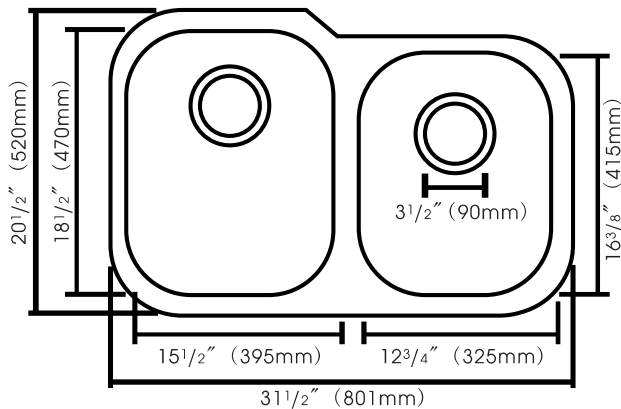

# Stainless Steel Kitchen Sink

Under-Mount Double Bowl

Model	Depth	Gauge
481-0582	9" B-L 7 1/2" S-R	18G
481-0608	9" B-R 7 1/2" S-L	18G

## 31" x 20" Under-Mount 60/40 Double Bowl

### FEATURES

- \* Premium Grade 304 Stainless Steel
- \* 9" Big Bowl / 7 1/2" Small Bowl Depth \* 18 Gauge
- \* Big Bowl Available on Left or Right
- \* Lustrous Satin
- \* Highlighted Rim
- \* 3 1/2" Drain Opening
- \* Fully Coated Underneath with Heavy Duty Sound Deadening Pads
- \* Includes Fasteners and Instructions
- \* Cutout Template (DXF File Available)
- \* Limited Lifetime Warranty