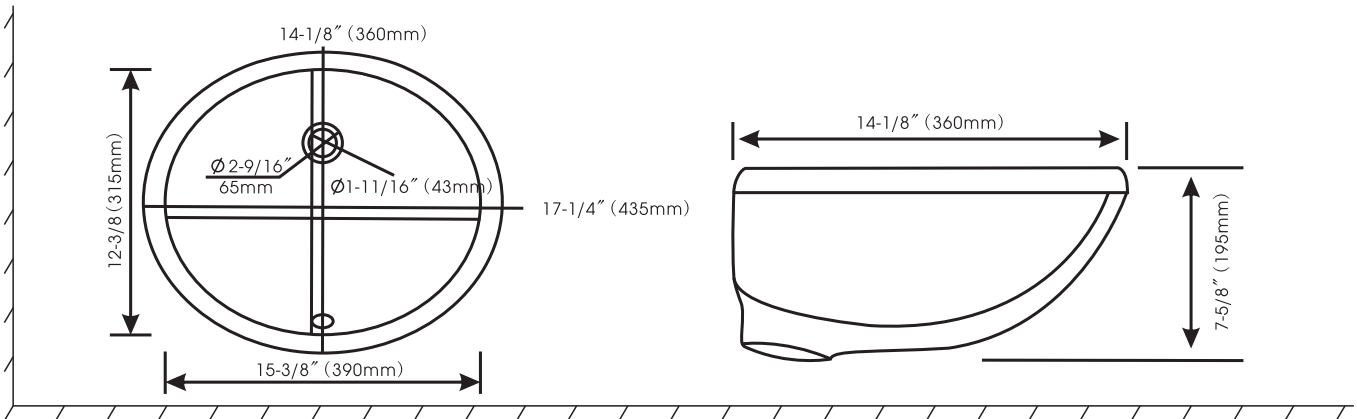

**15-3/8" x 12-3/8" Under-Mount**

<b>Model</b>	<b>Color</b>
561-0584	White

Product dimensions are nominal and may vary within a tolerance in accordance with ANSI Standard 112.19.2. These are subject to change without notice. Compass Manufacturing International has the right to make revisions or corrections without notice to product pages. We assume no responsibility for voided product pages.

## Forsyth 15-3/8" x 12-3/8" Under-Mount Bowl

### DESCRIPTION

- \* 15-3/8" x 12-3/8" Under-Mount Lavatory with Unglazed Rim
- \* 7-5/8" Depth
- \* Polished Top Rim for Easier Installation
- \* Gross Weight : 14LBS
- \* Deep Bowl with Large Wash Area
- \* Available in White