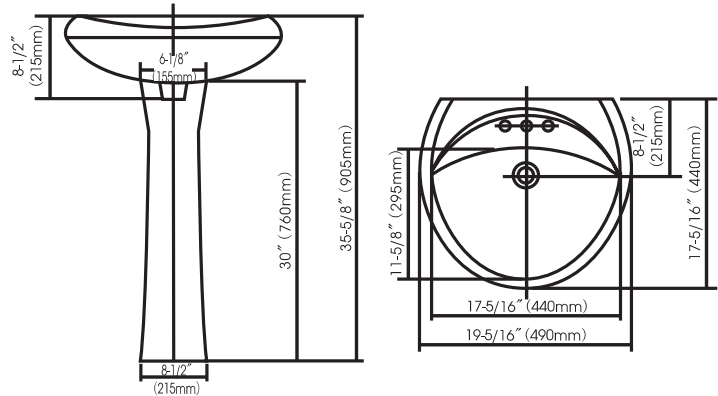

20" x 17" Pedestal

Dimensions In Inches And Millimeters Dimensions Are Subject To A Variance Of +/-5%

Fixture dimensions and hydraulic performance meet or exceed ANSI/ASME standard A112.19.2M and CAN/CSA B-45 requirements.

	Model	Color	Centerset
Base	561-6924	White	
Bowl	561-6923	White	4"

Salinas 20" x 17" Pedestal Series

DESCRIPTION

- * Smoothly Sculptured Pedestal Lavatory
- * 20"W x 17"D x 35 5/8"H
- * Deep Bowl with Large Wash Area
- * Available in 4" Centers Only
- * Available in White

DIMENSIONS

BOWL

- * Length : 19-5/16"
- * Width : 17-5/16"
- * Height : 5-5/8"
- * Net Weight : 22LBS
- * Shipping Weight : 23LBS

BASE

- * Length : 8-1/2"
- * Width : 6-1/8"
- * Height : 30"
- * Net Weight : 20LBS
- * Shipping Weight : 21LBS