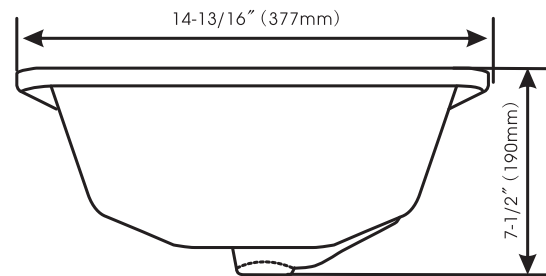

17-5/8" x 13-1/4" Under-Mount

Model	Color
561-8826	White
562-0195	Biscuit

Product dimensions are nominal and may vary within a tolerance in accordance with ANSI Standard 112.19.2. These are subject to change without notice. Compass Manufacturing International has the right to make revisions or corrections without notice to product pages. We assume no responsibility for voided product pages.

## Forsyth 17-5/8" x 13-1/4" Under-Mount Bowl

### DESCRIPTION

- \* 17-5/8" x 13-1/4" Under-Mount Lavatory with Unglazed Rim
- \* 7-1/2" Depth
- \* Polished Top Rim for Easier Installation
- \* Gross Weight : 17.2 LBS
- \* Deep Bowl with Large Wash Area
- \* Available in White and Biscuit