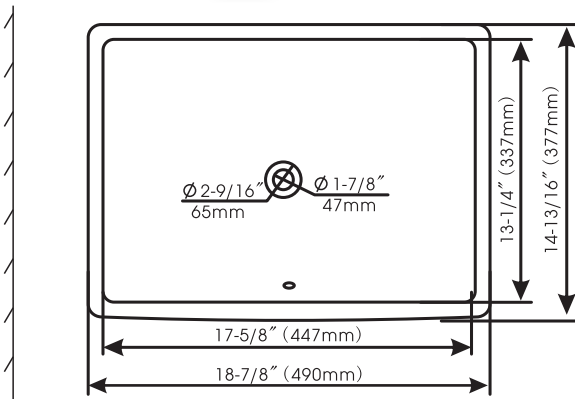

17-5/8" x 13-1/4" Under-Mount

Model	Color
561-8826	White
562-0195	Biscuit

Product dimensions are nominal and may vary within a tolerance in accordance with ANSI Standard 112.19.2. These are subject to change without notice. Compass Manufacturing International has the right to make revisions or corrections without notice to product pages. We assume no responsibility for voided product pages.

## Forsyth 17-5/8" x 13-1/4" Under-Mount Bowl

### DESCRIPTION

- \* 17-5/8" x 13-1/4" Under-Mount Lavatory with Unglazed Rim
- \* 7-1/2" Depth
- \* Polished Top Rim for Easier Installation
- \* Gross Weight : 17.2 LBS
- \* Deep Bowl with Large Wash Area
- \* Available in White and Biscuit