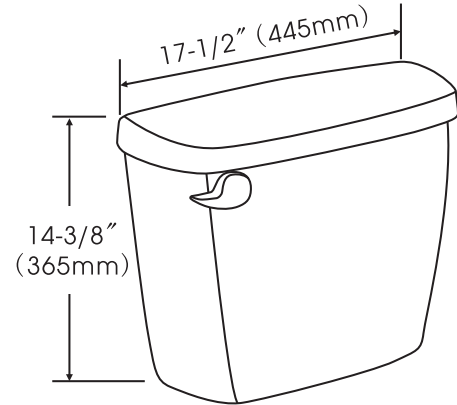

Toilet Tank

Fixture dimensions and hydraulic performance meet or exceed ANSI/ASME standard A112.19.2M and CAN/CSA B-45 requirements.

Model	Color
572-6794	Biscuit

Delano 1.28GPF HET 3" Flush 14" Rough-In Tank

DESCRIPTION

- * Water Saving Unit -- 1.28GPF –
- * Upgrade Fill And Flush Valve System
- * High Performance Flushing System
- * Color Matched Tank Handle
- * Works With Delano Toilet Bowl, 572-6192, 572-6193 & 572-6194
- * ADA Compliant When Paired With 572-6194