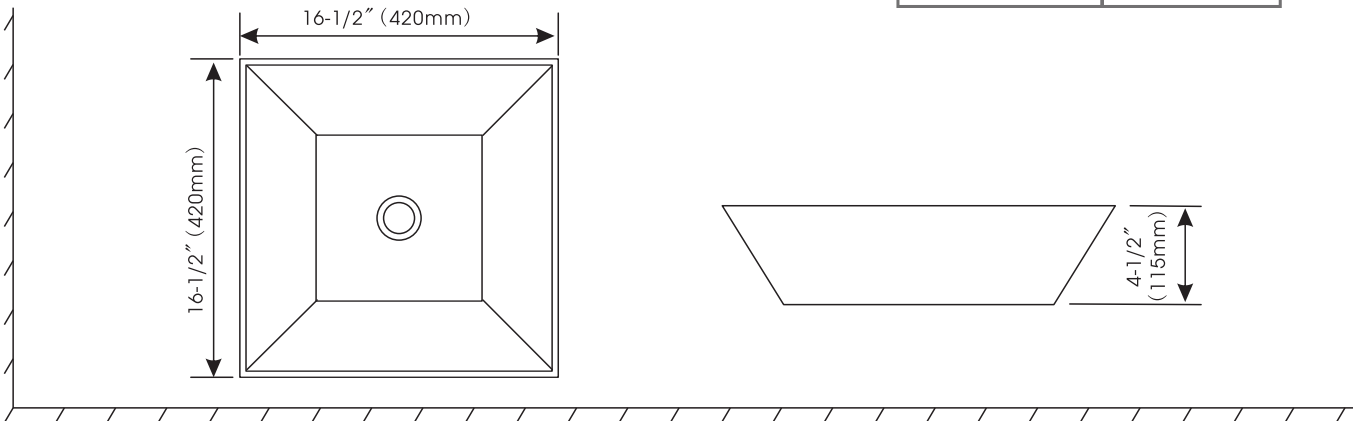

**16-1/2" x 16-1/2" Vessel Basin**

Model	Color
572-8071	White

Product dimensions are nominal and may vary within a tolerance in accordance with ANSI Standard 112.19.2. These are subject to change without notice. Compass Manufacturing International has the right to make revisions or corrections without notice to product pages. We assume no responsibility for voided product pages.

**16-1/2" x 16-1/2" Vessel Basin**

**DESCRIPTION**

- \* 16-1/2" x 16-1/2" Vessel Lavatory Sink
- \* 4-1/2" Depth
- \* Gross Weight : 20 LBS
- \* Deep Bowl with Large Wash Area
- \* White Color

Project / Job Name			
Architect / Engineer			
Contractor			
Model		Quantity	
Notes :			