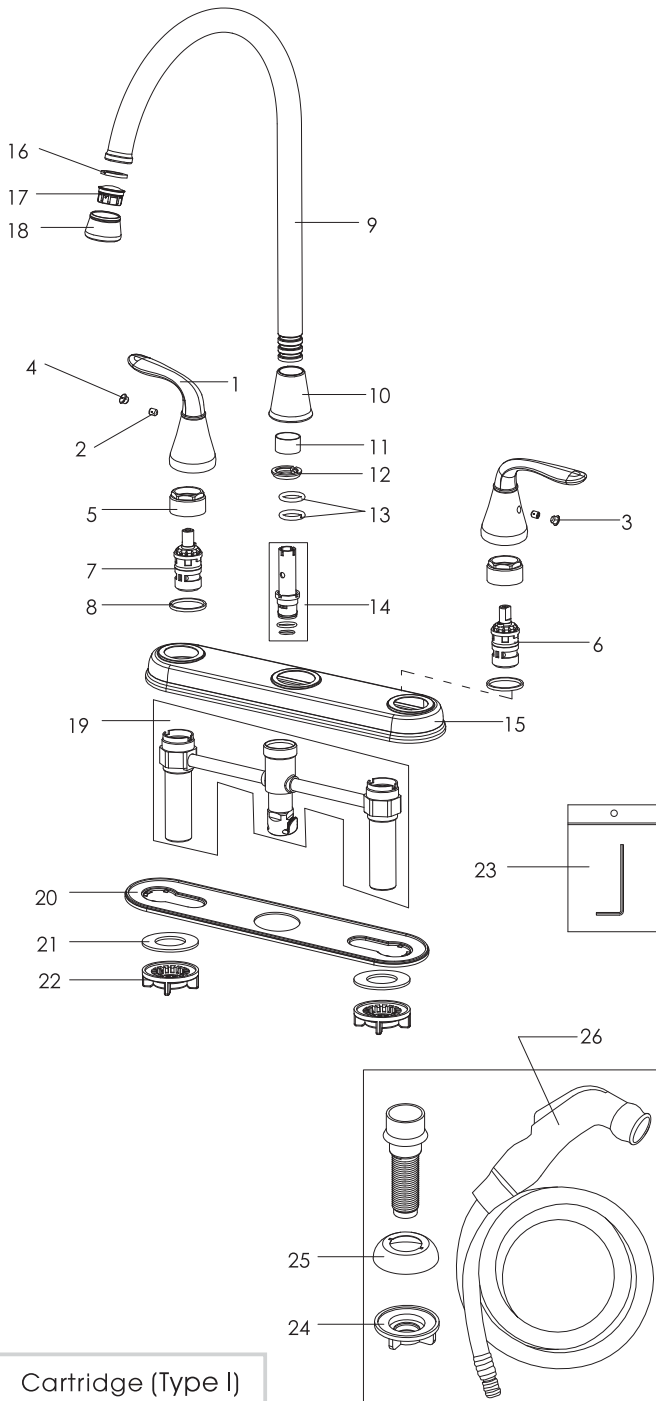

Majestic - Two Handle High Arc Kitchen Faucet With Side Spray

- * 8" Centerset, 4 Hole Installation
- * 9" High Arc Stainless Steel Spout, Zinc Handle, Stainless Steel DeckPlate
- * Brass Waterway Construction with 1/2" -14 NPSM Connection
- * Matching Plastic Side Sprayer With 49" Quick-Connect Hose
- * 1/4 Turn Premium Grade Ceramic Cartridges (Type I)
- * Flow Rate: 1.8GPM
- * 100% Pressure System Tested

Project / Job Name	
Architect / Engineer	
Contractor	
Model	
Quantity	

Model No. :

191-7703 (CH)

191-7704 (BN *Spotless PVD*)

191-7705 (ORB)
 (Shown Model)

Cartridge (Type I)

Product Compliance:

- ASME A112.18.1 / CSA B125.1
- NSF 61 - Section 9
- NSF 372 (Low Lead Content)
- ANSI A117.1 (ADA)

Majestic - Two Handle High Arc Kitchen Faucet With Side Spray

Model No. :

191-7703 (Polished Chrome)

191-7704 (Brushed Nickel **Spotless** PVD)

191-7705 (Oil-Rubbed Bronze)

No.	Part Name	Material
1	Handle	Zinc
2	Set Screw	Stainless Steel
3	Index(Blue)	Rubber
4	Index(Red)	Rubber
5	Cartridge Lock Nut	Zinc
6	Cartridge(Cold Water)	Ceramic
7	Cartridge(Hot Water)	Ceramic
8	Plastic Washer	Plastic
9	Spout	Stainless Steel
10	Spout Nut	Zinc
11	Protective Sleeve	Plastic
12	Wearing Ring	Plastic
13	O-Ring	Rubber
14	Diverter	Plastic+Brass
15	Deck Plate	Stainless Steel
16	Washer	Rubber
17	Aerator Core	Plastic
18	Aerator Collar	Brass
19	Brazed Underbody	Brass
20	Putty Plate	Plastic
21	Rubber Washer	Rubber
22	Plastic Nut	Plastic
23	Allen Key	Steel
24	Plastic Lock Nut	Plastic
25	Spray Gasket	Stainless Steel
26	Side Spray	Plastic