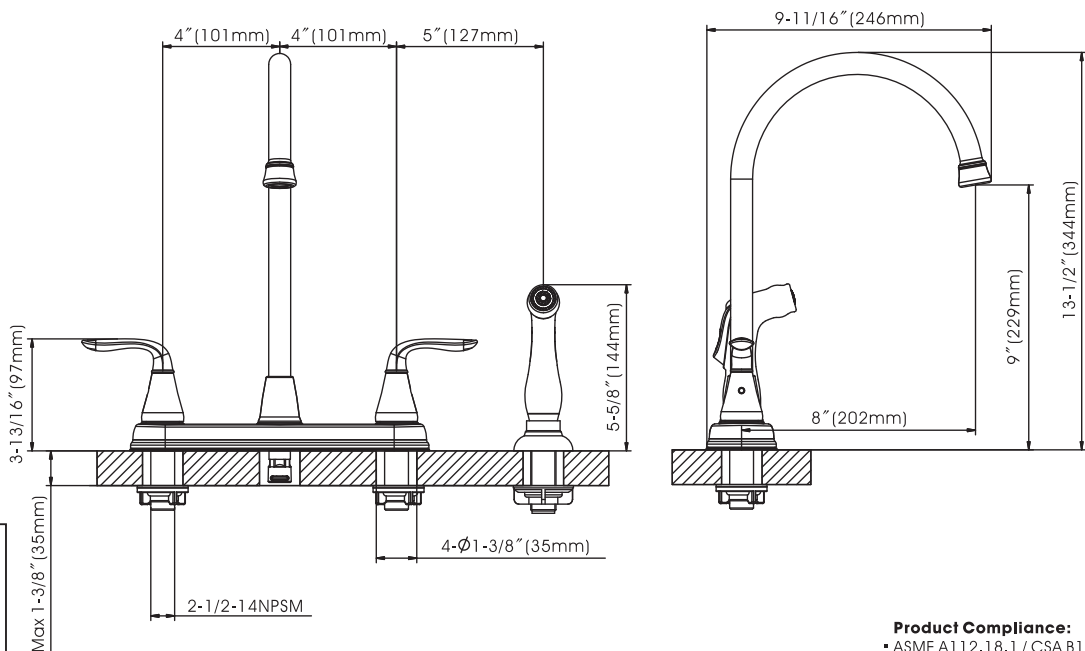

Majestic - Two Handle High Arc Kitchen Faucet With Side Spray

- * 8" Centerset, 4 Hole Installation
- * 9" High Arc Stainless Steel Spout, Zinc Handle, Stainless Steel DeckPlate
- * Brass Waterway Construction with 1/2" -14 NPSM Connection
- * Matching Plastic Side Sprayer With 49" Quick-Connect Hose
- * 1/4 Turn Premium Grade Ceramic Cartridges (Type I)
- * Flow Rate: 1.8GPM
- * 100% Pressure System Tested

Project / Job Name	
Architect / Engineer	
Contractor	
Model	
Quantity	

Model No. :

191-7703 (CH)

191-7704 (BN *Spotless PVD*)

191-7705 (ORB)
 (Shown Model)

Cartridge (Type I)

Product Compliance:

- ASME A112.18.1 / CSA B125.1
- NSF 61 - Section 9
- NSF 372 (Low Lead Content)
- ANSI A117.1 (ADA)

Majestic - Two Handle High Arc Kitchen Faucet With Side Spray

Model No. :

191-7703 (Polished Chrome)

191-7704 (Brushed Nickel **Spotless** PVD)

191-7705 (Oil-Rubbed Bronze)

No.	Part Name	Material
1	Handle	Zinc
2	Set Screw	Stainless Steel
3	Index(Blue)	Rubber
4	Index(Red)	Rubber
5	Cartridge Lock Nut	Zinc
6	Cartridge(Cold Water)	Ceramic
7	Cartridge(Hot Water)	Ceramic
8	Plastic Washer	Plastic
9	Spout	Stainless Steel
10	Spout Nut	Zinc
11	Protective Sleeve	Plastic
12	Wearing Ring	Plastic
13	O-Ring	Rubber
14	Diverter	Plastic+Brass
15	Deck Plate	Stainless Steel
16	Washer	Rubber
17	Aerator Core	Plastic
18	Aerator Collar	Brass
19	Brazed Underbody	Brass
20	Putty Plate	Plastic
21	Rubber Washer	Rubber
22	Plastic Nut	Plastic
23	Allen Key	Steel
24	Plastic Lock Nut	Plastic
25	Spray Gasket	Stainless Steel
26	Side Spray	Plastic