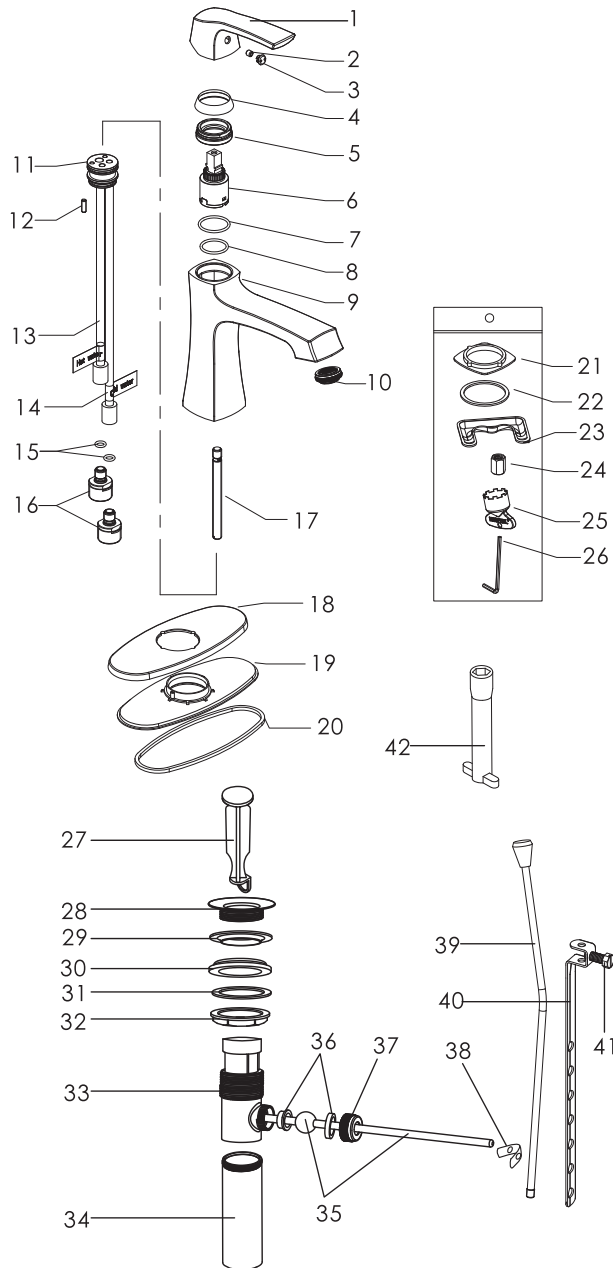

Cardania - Single Handle Bathroom Faucet

- * Includes Zinc Deck Plate for 1 or 3 Hole Installation
- * Brass Pop-Up Drain Assembly with Lift Rod Included
- * 4-7/16" High and 5-1/8" Long Zinc Spout, Zinc Handle
- * Brass and Copper Waterway Construction with 1/2" -14 NPSM Connection
- * Premium Grade Ceramic Cartridge (Type Q)
- * Flow Rate: 1.2GPM (4.5L/MIN) MAX @ 60PSI
- * 100% Pressure System Tested
- * Lifetime Limited Warranty; 5 year warranty from date of purchase for Commercial use.

Cardania - Single Handle Bathroom Faucet

Cartridge (Type Q)
Model : 892-6502

Model No. :

- 192-6398 (Polished Chrome)
- 192-6399 (Brushed Nickel Spotless PVD)
- 192-6400 (Oil-Rubbed Bronze)
- 192-7144 (Matte Gold)
- 192-7145 (Matte Black)

No.	Part Name	Material
1	Handle	Zinc
2	Set Screw	Stainless Steel
3	Index	Plastic
4	Trim Cap	Brass
5	Cartridge Lock Nut	Brass
6	Cartridge	Ceramic
7	O-ring	Rubber
8	O-ring	Rubber
9	Body	Zinc
10	Aerator	Plastic
11	Waterway	Brass/Copper
12	Screw	Stainless Steel
13	Copper Tube (Hot)	Copper
14	Copper Tube (Cold)	Copper
15	O-rings	Rubber
16	Adapters	Brass
17	Mounting Bolt	Stainless Steel
18	Deck Plate	Zinc
19	Gasket	Plastic
20	Seal	Sponge
21	Gasket	Plastic
22	Sponge Gasket	Sponge
23	Clamp	Stainless Steel
24	Lock Nut	Brass
25	Aerator Wrench	Plastic
26	Allen Wrench	Steel
27	Drain Stopper	Brass
28	Flange	Brass
29	Top Rubber Washer	Rubber
30	Bottom Rubber Washer	Rubber
31	Washer	Plastic
32	Lock Nut	Zinc
33	Drain Body	Brass
34	Tailpiece	Brass
35	Ball Rod	Stainless Steel+Plastic
36	Ball Rod Gasket	Plastic
37	Ball Nut	Brass
38	Spring Clip	Stainless Steel
39	Lift Rod	Stainless Steel
40	Lift Rod Strap	Steel
41	Lift Rod Strap Screw	Steel
42	Socket Wrench	Plastic