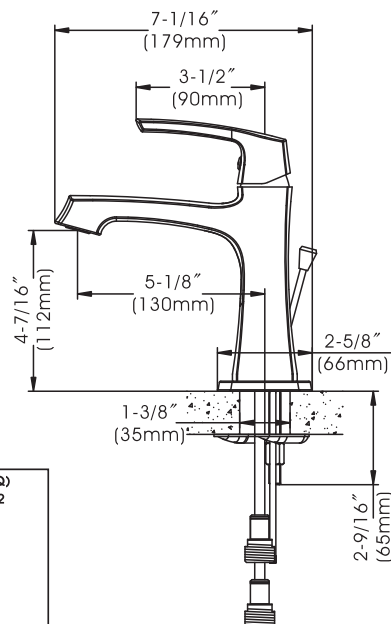

1. **Product Compliance:**
2. ASME A112.18.1 / CSA B125.1
   - NSF 61 - Section 9
   - NSF 372 (Low Lead Content)
   - ANSI A117.1 (ADA)
   - EPA - Water Sense