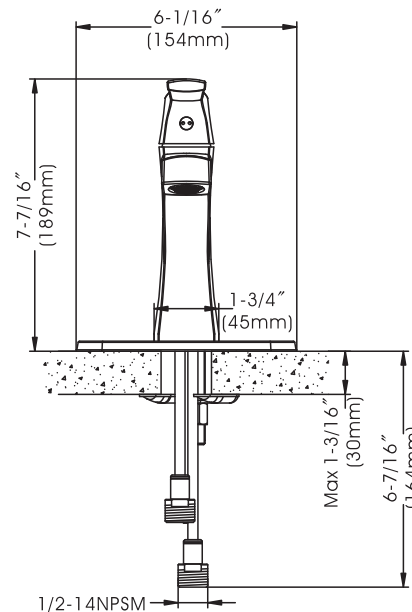

1. **Product Compliance:**
2. ASME A112.18.1 / CSA B125.1
   - NSF 61 - Section 9
   - NSF 372 (Low Lead Content)
   - ANSI A117.1 (ADA)
   - EPA - Water Sense