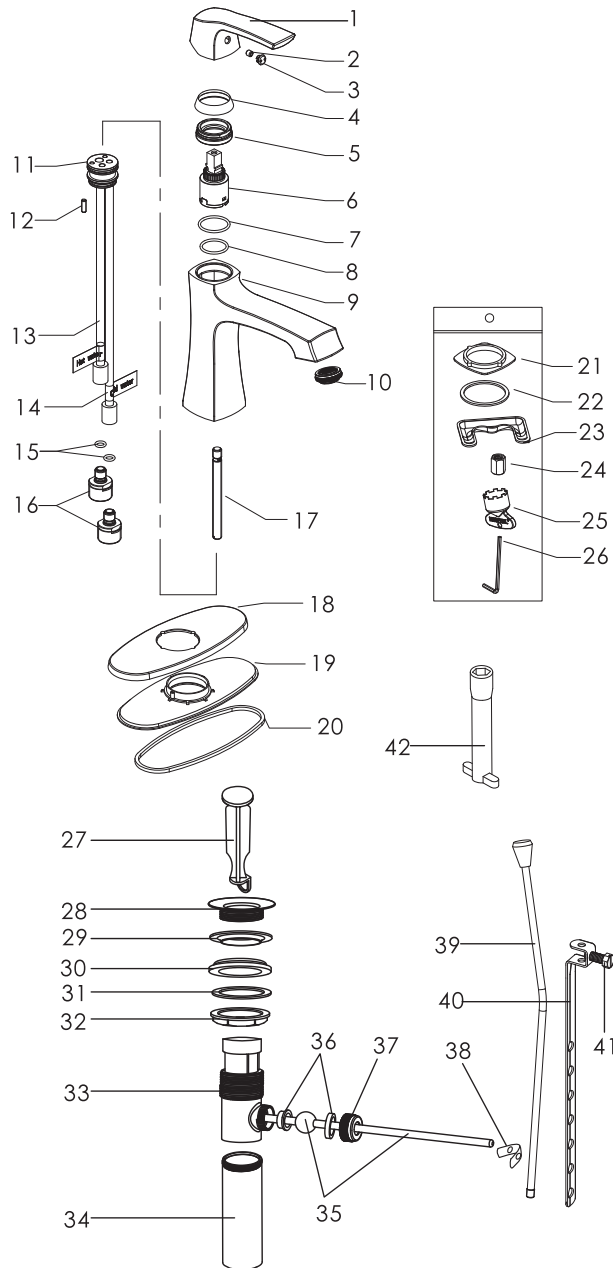

# Cardania - Single Handle Bathroom Faucet

- \* Includes Zinc Deck Plate for 1 or 3 Hole Installation
- \* Brass Pop-Up Drain Assembly with Lift Rod Included
- \* 4-7/16" High and 5-1/8" Long Zinc Spout, Zinc Handle
- \* Brass and Copper Waterway Construction with 1/2" -14 NPSM Connection
- \* Premium Grade Ceramic Cartridge (Type Q)
- \* Flow Rate: 1.2GPM (4.5L/MIN) MAX @ 60PSI
- \* 100% Pressure System Tested
- \* Lifetime Limited Warranty; 5 year warranty from date of purchase for Commercial use.

## Model No. :

192-6398 (CH)
  192-6399 (BN Spotless PVD) **(Shown Model)**
 192-6400 (ORB)
  192-7144 (MG)
  192-7145 (MB)

- Product Compliance:**
- ASME A112.18.1 / CSA B125.1
  - NSF 61 - Section 9
  - NSF 372 (Low Lead Content)
  - ANSI A117.1 (ADA)
  - EPA - Water Sense

# Cardania - Single Handle Bathroom Faucet

Cartridge (Type Q)  
Model : 892-6502

## Model No. :

- 192-6398 (Polished Chrome)
- 192-6399 (Brushed Nickel Spotless PVD)
- 192-6400 (Oil-Rubbed Bronze)
- 192-7144 (Matte Gold)
- 192-7145 (Matte Black)

No.	Part Name	Material
1	Handle	Zinc
2	Set Screw	Stainless Steel
3	Index	Plastic
4	Trim Cap	Brass
5	Cartridge Lock Nut	Brass
6	Cartridge	Ceramic
7	O-ring	Rubber
8	O-ring	Rubber
9	Body	Zinc
10	Aerator	Plastic
11	Waterway	Brass/Copper
12	Screw	Stainless Steel
13	Copper Tube (Hot)	Copper
14	Copper Tube (Cold)	Copper
15	O-rings	Rubber
16	Adapters	Brass
17	Mounting Bolt	Stainless Steel
18	Deck Plate	Zinc
19	Gasket	Plastic
20	Seal	Sponge
21	Gasket	Plastic
22	Sponge Gasket	Sponge
23	Clamp	Stainless Steel
24	Lock Nut	Brass
25	Aerator Wrench	Plastic
26	Allen Wrench	Steel
27	Drain Stopper	Brass
28	Flange	Brass
29	Top Rubber Washer	Rubber
30	Bottom Rubber Washer	Rubber
31	Washer	Plastic
32	Lock Nut	Zinc
33	Drain Body	Brass
34	Tailpiece	Brass
35	Ball Rod	Stainless Steel+Plastic
36	Ball Rod Gasket	Plastic
37	Ball Nut	Brass
38	Spring Clip	Stainless Steel
39	Lift Rod	Stainless Steel
40	Lift Rod Strap	Steel
41	Lift Rod Strap Screw	Steel
42	Socket Wrench	Plastic