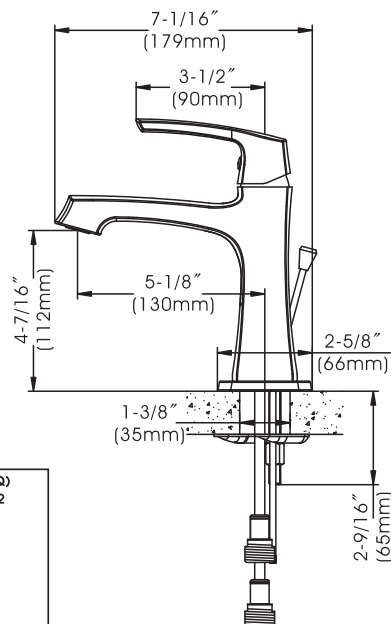

# Cardania - Single Handle Bathroom Faucet

- \* Includes Zinc Deck Plate for 1 or 3 Hole Installation
- \* Brass Pop-Up Drain Assembly with Lift Rod Included
- \* 4-7/16" High and 5-1/8" Long Zinc Spout, Zinc Handle
- \* Brass and Copper Waterway Construction with 1/2" -14 NPSM Connection
- \* Premium Grade Ceramic Cartridge (Type Q)
- \* Flow Rate: 1.2GPM (4.5L/MIN) MAX @ 60PSI
- \* 100% Pressure System Tested
- \* Lifetime Limited Warranty; 5 year warranty from date of purchase for Commercial use.

## Model No. :

192-6398 (CH)
  192-6399 (BN Spotless PVD) **(Shown Model)**
 192-6400 (ORB)
  192-7144 (MG)
  192-7145 (MB)

- Product Compliance:**
- ASME A112.18.1 / CSA B125.1
  - NSF 61 - Section 9
  - NSF 372 (Low Lead Content)
  - ANSI A117.1 (ADA)
  - EPA - Water Sense

## Model No. :

- 192-6398 (Polished Chrome)
- 192-6399 (Brushed Nickel Spotless PVD)
- 192-6400 (Oil-Rubbed Bronze)
- 192-7144 (Matte Gold)
- 192-7145 (Matte Black)

No.	Part Name	Material
1	Handle	Zinc
2	Set Screw	Stainless Steel
3	Index	Plastic
4	Trim Cap	Brass
5	Cartridge Lock Nut	Brass
6	Cartridge	Ceramic
7	O-ring	Rubber
8	O-ring	Rubber
9	Body	Zinc
10	Aerator	Plastic
11	Waterway	Brass/Copper
12	Screw	Stainless Steel
13	Copper Tube (Hot)	Copper
14	Copper Tube (Cold)	Copper
15	O-rings	Rubber
16	Adapters	Brass
17	Mounting Bolt	Stainless Steel
18	Deck Plate	Zinc
19	Gasket	Plastic
20	Seal	Sponge
21	Gasket	Plastic
22	Sponge Gasket	Sponge
23	Clamp	Stainless Steel
24	Lock Nut	Brass
25	Aerator Wrench	Plastic
26	Allen Wrench	Steel
27	Drain Stopper	Brass
28	Flange	Brass
29	Top Rubber Washer	Rubber
30	Bottom Rubber Washer	Rubber
31	Washer	Plastic
32	Lock Nut	Zinc
33	Drain Body	Brass
34	Tailpiece	Brass
35	Ball Rod	Stainless Steel+Plastic
36	Ball Rod Gasket	Plastic
37	Ball Nut	Brass
38	Spring Clip	Stainless Steel
39	Lift Rod	Stainless Steel
40	Lift Rod Strap	Steel
41	Lift Rod Strap Screw	Steel
42	Socket Wrench	Plastic