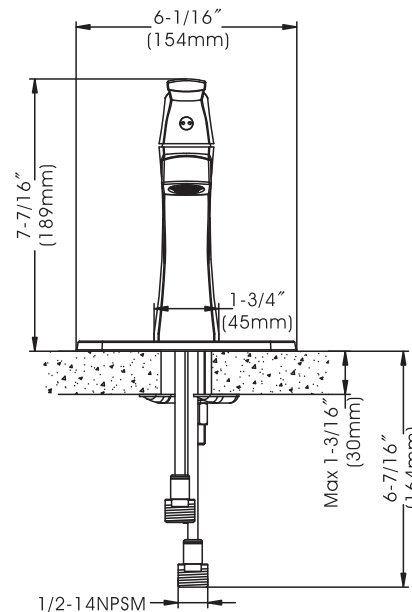

# Cardania - Single Handle Bathroom Faucet

- \* Includes Zinc Deck Plate for 1 or 3 Hole Installation
- \* Brass Pop-Up Drain Assembly with Lift Rod Included
- \* 4-7/16" High and 5-1/8" Long Zinc Spout, Zinc Handle
- \* Brass and Copper Waterway Construction with 1/2" -14 NPSM Connection
- \* Premium Grade Ceramic Cartridge (Type Q)
- \* Flow Rate: 1.2GPM (4.5L/MIN) MAX @ 60PSI
- \* 100% Pressure System Tested
- \* Lifetime Limited Warranty; 5 year warranty from date of purchase for Commercial use.

## Model No. :

192-6398 (CH)
  192-6399 (BN Spotless PVD) **(Shown Model)**
 192-6400 (ORB)
  192-7144 (MG)
  192-7145 (MB)

- Product Compliance:**
- ASME A112.18.1 / CSA B125.1
  - NSF 61 - Section 9
  - NSF 372 (Low Lead Content)
  - ANSI A117.1 (ADA)
  - EPA - Water Sense

## Model No. :

- 192-6398 (Polished Chrome)
- 192-6399 (Brushed Nickel Spotless PVD)
- 192-6400 (Oil-Rubbed Bronze)
- 192-7144 (Matte Gold)
- 192-7145 (Matte Black)

No.	Part Name	Material
1	Handle	Zinc
2	Set Screw	Stainless Steel
3	Index	Plastic
4	Trim Cap	Brass
5	Cartridge Lock Nut	Brass
6	Cartridge	Ceramic
7	O-ring	Rubber
8	O-ring	Rubber
9	Body	Zinc
10	Aerator	Plastic
11	Waterway	Brass/Copper
12	Screw	Stainless Steel
13	Copper Tube (Hot)	Copper
14	Copper Tube (Cold)	Copper
15	O-rings	Rubber
16	Adapters	Brass
17	Mounting Bolt	Stainless Steel
18	Deck Plate	Zinc
19	Gasket	Plastic
20	Seal	Sponge
21	Gasket	Plastic
22	Sponge Gasket	Sponge
23	Clamp	Stainless Steel
24	Lock Nut	Brass
25	Aerator Wrench	Plastic
26	Allen Wrench	Steel
27	Drain Stopper	Brass
28	Flange	Brass
29	Top Rubber Washer	Rubber
30	Bottom Rubber Washer	Rubber
31	Washer	Plastic
32	Lock Nut	Zinc
33	Drain Body	Brass
34	Tailpiece	Brass
35	Ball Rod	Stainless Steel+Plastic
36	Ball Rod Gasket	Plastic
37	Ball Nut	Brass
38	Spring Clip	Stainless Steel
39	Lift Rod	Stainless Steel
40	Lift Rod Strap	Steel
41	Lift Rod Strap Screw	Steel
42	Socket Wrench	Plastic