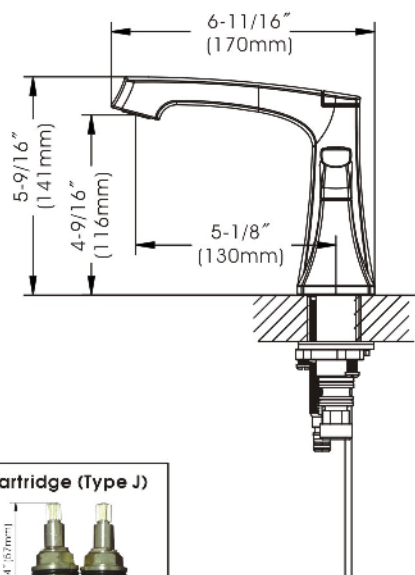

Cardania - Wide Spread Bathroom Faucet

- * Wide Spread 6"-10" Center-set, 3 Hole Installation
- * Brass Pop-up Drain Assembly Included
- * 4-9/16" High and 5-1/8" Long Brass Spout, Zinc Handle
- * 1/4 Turn Premium Grade Ceramic Cartridges (Type J)
- * Brass Waterway Construction with 1/2" -14 NPSM Connection
- * Flow Rate: 1.2GPM @ 60PSI
- * 100% Pressure System Tested
- * Lifetime Limited Warranty; 5 year warranty from date of purchase for Commercial users.

Project / Job Name	
Architect / Engineer	
Contractor	
Model	
Quantity	

Model No. :

192-6404 (CH)
 (Shown Model)

192-6405 (BN *Spotless PVD*)

192-6406 (ORB)

- Product Compliance:**
- ASME A112.18.1 / CSA B125.1
 - NSF 61 - Section 9
 - NSF 372 (Low Lead Content)
 - ANSI A117.1 (ADA)
 - EPA - Water Sense

Cardania - Wide Spread Bathroom Faucet

Model No. :

192-6404 (Polished Chrome)

192-6405 (Brushed Nickel *Spotless PVD*)

192-6406 (Oil-Rubbed Bronze)

No.	Part Name	Material
1	Handle	Zinc
2	Screws	Stainless Steel
3	Wearing Ring	Plastic
4	Clip	Stainless Steel
5	Cartridge Locknut	Zinc
6	O-ring	Rubber
7	Handle Adapter	Plastic
8	Cartridge(Hot Water)	Brass
9	Cartridge Seat	Plastic
10	O-ring	Rubber
11	Brass Valve Body	Brass
12	O-ring	Rubber
13	O-ring	Rubber
14	Clamp	Rubber-Stainless Steel
15	Locknut	Zinc
16	Screw	Stainless Steel
17	Clip	Stainless Steel
18	Spout	Brass
19	Aerator	Plastic
20	Sleeve	Plastic
21	O-ring	Rubber
22	O-ring	Rubber
23	Inlet	Brass
24	O-ring	Rubber
25	Clamp	Rubber-Stainless Steel
26	Locknut	Brass
27	Quick Connect Hose	Plastic
28	Plastic Lock Ring	Plastic
29	Cartridge(Cold Water)	Brass
30	Aerator Wrench	Plastic
31	Allen Key	Steel
32	Extend Rod Screw	Steel
33	Drain Stopper	Brass
34	Flange	Brass
35	Top Rubber Washer	Rubber
36	Bottom Rubber Washer	Rubber
37	Washer	Plastic
38	Locknut	Zinc
39	Drain Body	Brass
40	Tailpiece	Brass
41	Horizontal Rod	Plastic+Stainless Steel
42	Rod Ball Plastic Gasket	Plastic
43	Rod Guide Nut	Brass
44	Spring Clip	Stainless Steel
45	Extend Rod	Steel
46	Lift Rod	Zinc