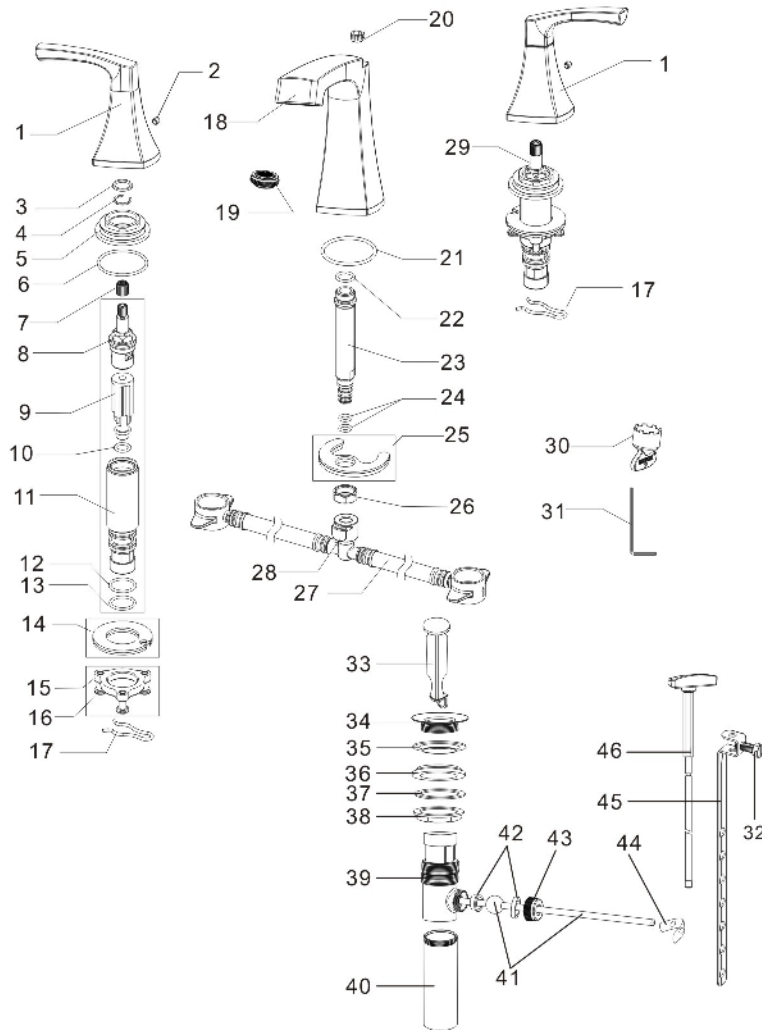

Cardania - Wide Spread Bathroom Faucet

- * Wide Spread 6"-10" Center-set, 3 Hole Installation
- * Brass Pop-up Drain Assembly Included
- * 4-9/16" High and 5-1/8" Long Brass Spout, Zinc Handle
- * 1/4 Turn Premium Grade Ceramic Cartridges (Type J)
- * Brass Waterway Construction with 1/2" -14 NPSM Connection
- * Flow Rate: 1.2GPM @ 60PSI
- * 100% Pressure System Tested
- * Lifetime Limited Warranty; 5 year warranty from date of purchase for Commercial users.

Project / Job Name	
Architect / Engineer	
Contractor	
Model	
Quantity	

Model No. :

192-6404 (CH)
 (Shown Model)

192-6405 (BN *Spotless PVD*)

192-6406 (ORB)

- Product Compliance:**
- ASME A112.18.1 / CSA B125.1
 - NSF 61 - Section 9
 - NSF 372 (Low Lead Content)
 - ANSI A117.1 (ADA)
 - EPA - Water Sense

Cardania - Wide Spread Bathroom Faucet

Model No. :

192-6404 (Polished Chrome)

192-6405 (Brushed Nickel *Spotless PVD*)

192-6406 (Oil-Rubbed Bronze)

No.	Part Name	Material
1	Handle	Zinc
2	Screws	Stainless Steel
3	Wearing Ring	Plastic
4	Clip	Stainless Steel
5	Cartridge Locknut	Zinc
6	O-ring	Rubber
7	Handle Adapter	Plastic
8	Cartridge(Hot Water)	Brass
9	Cartridge Seat	Plastic
10	O-ring	Rubber
11	Brass Valve Body	Brass
12	O-ring	Rubber
13	O-ring	Rubber
14	Clamp	Rubber-Stainless Steel
15	Locknut	Zinc
16	Screw	Stainless Steel
17	Clip	Stainless Steel
18	Spout	Brass
19	Aerator	Plastic
20	Sleeve	Plastic
21	O-ring	Rubber
22	O-ring	Rubber
23	Inlet	Brass
24	O-ring	Rubber
25	Clamp	Rubber-Stainless Steel
26	Locknut	Brass
27	Quick Connect Hose	Plastic
28	Plastic Lock Ring	Plastic
29	Cartridge(Cold Water)	Brass
30	Aerator Wrench	Plastic
31	Allen Key	Steel
32	Extend Rod Screw	Steel
33	Drain Stopper	Brass
34	Flange	Brass
35	Top Rubber Washer	Rubber
36	Bottom Rubber Washer	Rubber
37	Washer	Plastic
38	Locknut	Zinc
39	Drain Body	Brass
40	Tailpiece	Brass
41	Horizontal Rod	Plastic+Stainless Steel
42	Rod Ball Plastic Gasket	Plastic
43	Rod Guide Nut	Brass
44	Spring Clip	Stainless Steel
45	Extend Rod	Steel
46	Lift Rod	Zinc