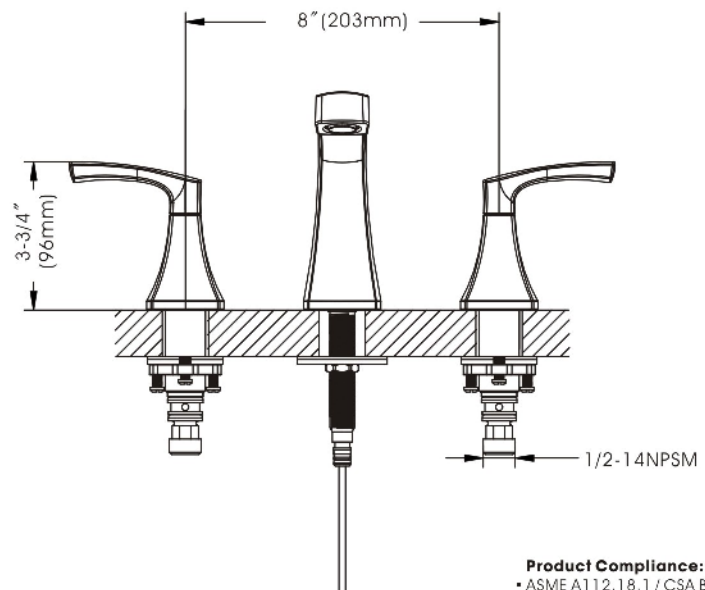

Cardania - Wide Spread Bathroom Faucet

- * Wide Spread 6"-10" Center-set, 3 Hole Installation
- * Brass Pop-up Drain Assembly Included
- * 4-9/16" High and 5-1/8" Long Brass Spout, Zinc Handle
- * 1/4 Turn Premium Grade Ceramic Cartridges (Type J)
- * Brass Waterway Construction with 1/2" -14 NPSM Connection
- * Flow Rate: 1.2GPM @ 60PSI
- * 100% Pressure System Tested
- * Lifetime Limited Warranty; 5 year warranty from date of purchase for Commercial users.

Project / Job Name	
Architect / Engineer	
Contractor	
Model	
Quantity	

Model No. :

192-6404 (CH)
 (Shown Model)

192-6405 (BN *Spotless PVD*)

192-6406 (ORB)

- Product Compliance:**
- ASME A112.18.1 / CSA B125.1
 - NSF 61 - Section 9
 - NSF 372 (Low Lead Content)
 - ANSI A117.1 (ADA)
 - EPA - Water Sense

Cardania - Wide Spread Bathroom Faucet

Model No. :

192-6404 (Polished Chrome)

192-6405 (Brushed Nickel *Spotless PVD*)

192-6406 (Oil-Rubbed Bronze)

No.	Part Name	Material
1	Handle	Zinc
2	Screws	Stainless Steel
3	Wearing Ring	Plastic
4	Clip	Stainless Steel
5	Cartridge Locknut	Zinc
6	O-ring	Rubber
7	Handle Adapter	Plastic
8	Cartridge(Hot Water)	Brass
9	Cartridge Seat	Plastic
10	O-ring	Rubber
11	Brass Valve Body	Brass
12	O-ring	Rubber
13	O-ring	Rubber
14	Clamp	Rubber-Stainless Steel
15	Locknut	Zinc
16	Screw	Stainless Steel
17	Clip	Stainless Steel
18	Spout	Brass
19	Aerator	Plastic
20	Sleeve	Plastic
21	O-ring	Rubber
22	O-ring	Rubber
23	Inlet	Brass
24	O-ring	Rubber
25	Clamp	Rubber-Stainless Steel
26	Locknut	Brass
27	Quick Connect Hose	Plastic
28	Plastic Lock Ring	Plastic
29	Cartridge(Cold Water)	Brass
30	Aerator Wrench	Plastic
31	Allen Key	Steel
32	Extend Rod Screw	Steel
33	Drain Stopper	Brass
34	Flange	Brass
35	Top Rubber Washer	Rubber
36	Bottom Rubber Washer	Rubber
37	Washer	Plastic
38	Locknut	Zinc
39	Drain Body	Brass
40	Tailpiece	Brass
41	Horizontal Rod	Plastic+Stainless Steel
42	Rod Ball Plastic Gasket	Plastic
43	Rod Guide Nut	Brass
44	Spring Clip	Stainless Steel
45	Extend Rod	Steel
46	Lift Rod	Zinc