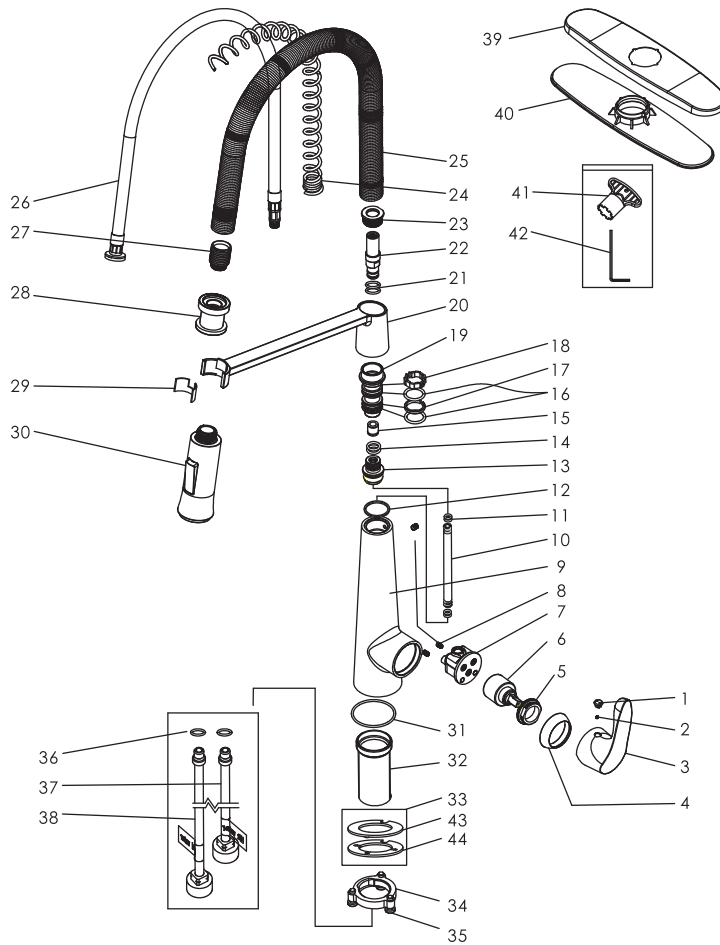

# Aegean - Single Handle Decorative Coil Kitchen Faucet

- \* Includes Zinc Deck Plate for 1 or 3 Hole Installation
- \* 7-1/2" High and 9-3/16" Long 360° Swing Coil Spout
- \* 6-3/16" High Zinc Handle, Zinc Body
- \* Matching Two Function (Spray & Stream) Spray Head
- \* Brass & Copper Waterway Construction with 1/2"-14 NPSM Connection
- \* Premium Grade Ceramic Cartridge (Type G)
- \* Flow Rate: 1.8GPM (6.8L/MIN)MAX @ 60PSI
- \* 100% Pressure System Tested
- \* Lifetime Limited Warranty; 5 year Warranty from Date of Purchase for Commercial Use

## Model No. :

192-6471 (Polished Chrome)

192-6472 (Brushed Nickel Spaless PVD)

192-7503 (Matte Black)

No.	Part Name	Material
1	Index	Plastic
2	Set Screw	Stainless Steel
3	Handle	Zinc
4	Trim Cap	Brass
5	Cartridge Lock Nut	Brass
6	Cartridge	Ceramic
7	Cartridge Base	Brass
8	Screws	Stainless Steel
9	Body	Zinc
10	Hose	Brass
11	O-ring	Rubber
12	Wearing Ring	Plastic
13	Connector	Brass
14	O-ring	Rubber
15	Check Valve	Plastic
16	O-rings	Rubber
17	Ring	Plastic
18	Wearing Ring	Plastic
19	Connector	Brass
20	Spray Head Holder	Zinc
21	O-rings	Rubber
22	Adapter	Brass
23	Spring Seat	Brass
24	Spring Housing	Stainless Steel
25	Spring	Stainless Steel
26	Hose	Nylon
27	Spring Connector	Brass
28	Spray Hose Connector	Brass
29	Sleeve	Plastic
30	Spray Head	Plastic
31	O-ring	Rubber
32	Shank	Stainless Steel
33	Gasket Assembly	Stainless Steel+Rubber
34	Lock Nut	Zinc
35	Screws	Stainless Steel
36	O-rings	Rubber
37	Copper Tube (Cold)	Copper
38	Copper Tube (Hot)	Copper
39	Deck Plate	Zinc
40	Gasket	Plastic
41	Aerator Wrench	Plastic
42	Allen Wrench	Steel
43	Rubber Washer	Rubber
44	Metal Washer	Stainless Steel