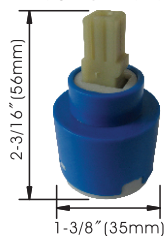

Cartridge Type G
Model : 892-6160

Technical Support: warranty@cmiproduct.com
Hour of Operation: Mon - Fri 8:00 a.m - 5:00 p.m. EST