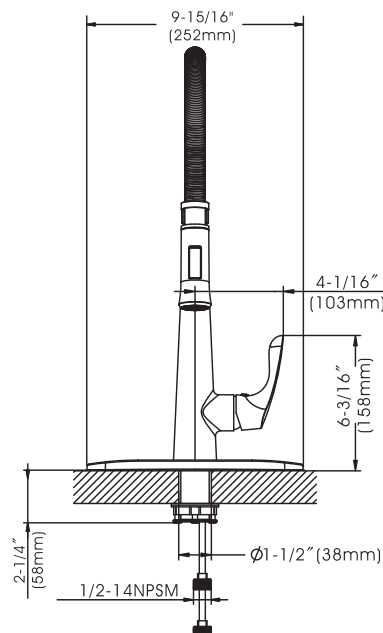

# Aegean - Single Handle Decorative Coil Kitchen Faucet

- \* Includes Zinc Deck Plate for 1 or 3 Hole Installation
- \* 7-1/2" High and 9-3/16" Long 360° Swing Coil Spout
- \* 6-3/16" High Zinc Handle, Zinc Body
- \* Matching Two Function (Spray & Stream) Spray Head
- \* Brass & Copper Waterway Construction with 1/2"-14 NPSM Connection
- \* Premium Grade Ceramic Cartridge (Type G)
- \* Flow Rate: 1.8GPM (6.8L/MIN)MAX @ 60PSI
- \* 100% Pressure System Tested
- \* Lifetime Limited Warranty; 5 year Warranty from Date of Purchase for Commercial Use

## Model No. :

192-6471 (CH)  
(Shown Model)

192-6472 (BN *Spotless PVD*)

192-7503 (MB)

## Model No. :

192-6471 (Polished Chrome)

192-6472 (Brushed Nickel Spaless PVD)

192-7503 (Matte Black)

No.	Part Name	Material
1	Index	Plastic
2	Set Screw	Stainless Steel
3	Handle	Zinc
4	Trim Cap	Brass
5	Cartridge Lock Nut	Brass
6	Cartridge	Ceramic
7	Cartridge Base	Brass
8	Screws	Stainless Steel
9	Body	Zinc
10	Hose	Brass
11	O-ring	Rubber
12	Wearing Ring	Plastic
13	Connector	Brass
14	O-ring	Rubber
15	Check Valve	Plastic
16	O-rings	Rubber
17	Ring	Plastic
18	Wearing Ring	Plastic
19	Connector	Brass
20	Spray Head Holder	Zinc
21	O-rings	Rubber
22	Adapter	Brass
23	Spring Seat	Brass
24	Spring Housing	Stainless Steel
25	Spring	Stainless Steel
26	Hose	Nylon
27	Spring Connector	Brass
28	Spray Hose Connector	Brass
29	Sleeve	Plastic
30	Spray Head	Plastic
31	O-ring	Rubber
32	Shank	Stainless Steel
33	Gasket Assembly	Stainless Steel+Rubber
34	Lock Nut	Zinc
35	Screws	Stainless Steel
36	O-rings	Rubber
37	Copper Tube (Cold)	Copper
38	Copper Tube (Hot)	Copper
39	Deck Plate	Zinc
40	Gasket	Plastic
41	Aerator Wrench	Plastic
42	Allen Wrench	Steel
43	Rubber Washer	Rubber
44	Metal Washer	Stainless Steel