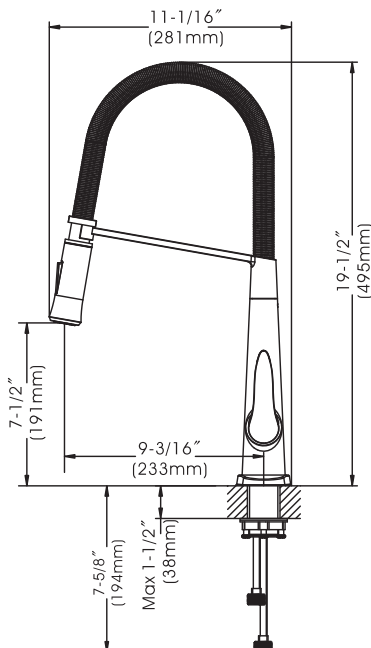

Product Compliance:

- ASME A112.18.1 / CSA B125.1
- NSF 61 - Section 9
- NSF 372 (Low Lead Content)
- ANSI A117.1 (ADA)