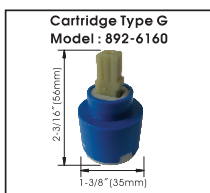

# Aegean - Single Handle Decorative Coil Kitchen Faucet

- \* Includes Zinc Deck Plate for 1 or 3 Hole Installation
- \* 7-1/2" High and 9-3/16" Long 360° Swing Coil Spout
- \* 6-3/16" High Zinc Handle, Zinc Body
- \* Matching Two Function (Spray & Stream) Spray Head
- \* Brass & Copper Waterway Construction with 1/2"-14 NPSM Connection
- \* Premium Grade Ceramic Cartridge (Type G)
- \* Flow Rate: 1.8GPM (6.8L/MIN)MAX @ 60PSI
- \* 100% Pressure System Tested
- \* Lifetime Limited Warranty; 5 year Warranty from Date of Purchase for Commercial Use

## Model No. :

192-6471 (CH)  
(Shown Model)

192-6472 (BN *Spotless PVD*)

192-7503 (MB)

## Model No. :

192-6471 (Polished Chrome)

192-6472 (Brushed Nickel Spaless PVD)

192-7503 (Matte Black)

No.	Part Name	Material
1	Index	Plastic
2	Set Screw	Stainless Steel
3	Handle	Zinc
4	Trim Cap	Brass
5	Cartridge Lock Nut	Brass
6	Cartridge	Ceramic
7	Cartridge Base	Brass
8	Screws	Stainless Steel
9	Body	Zinc
10	Hose	Brass
11	O-ring	Rubber
12	Wearing Ring	Plastic
13	Connector	Brass
14	O-ring	Rubber
15	Check Valve	Plastic
16	O-rings	Rubber
17	Ring	Plastic
18	Wearing Ring	Plastic
19	Connector	Brass
20	Spray Head Holder	Zinc
21	O-rings	Rubber
22	Adapter	Brass
23	Spring Seat	Brass
24	Spring Housing	Stainless Steel
25	Spring	Stainless Steel
26	Hose	Nylon
27	Spring Connector	Brass
28	Spray Hose Connector	Brass
29	Sleeve	Plastic
30	Spray Head	Plastic
31	O-ring	Rubber
32	Shank	Stainless Steel
33	Gasket Assembly	Stainless Steel+Rubber
34	Lock Nut	Zinc
35	Screws	Stainless Steel
36	O-rings	Rubber
37	Copper Tube (Cold)	Copper
38	Copper Tube (Hot)	Copper
39	Deck Plate	Zinc
40	Gasket	Plastic
41	Aerator Wrench	Plastic
42	Allen Wrench	Steel
43	Rubber Washer	Rubber
44	Metal Washer	Stainless Steel