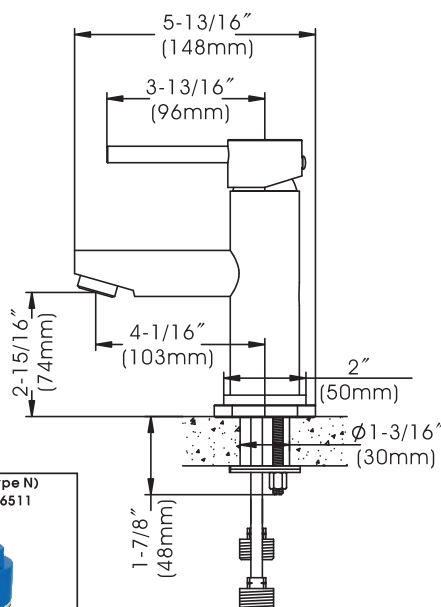

Casmir - Single Handle Bathroom Faucet

- * Includes Stainless Steel Deck Plate for 1 or 3 Hole Installation
- * Brass Pop-Up Drain Assembly with Lift Rod Included
- * 2-15/16" High and 4-1/16" Long Brass Spout, Zinc Handle
- * Brass & Copper Waterway Construction with 1/2"-14 NPSM Connection
- * Premium Grade Ceramic Cartridge (Type N)
- * Flow Rate: 1.2GPM (4.5L/MIN) MAX @ 60PSI
- * 100% Pressure System Tested
- * Lifetime Limited Warranty; 5 year warranty from date of purchase for Commercial use.

Project / Job Name	
Architect / Engineer	
Contractor	
Model	
Quantity	

Model No. :

192-6477 (CH)
 192-6478 (BN Spotless PVD) (Shown Model)
 192-7162 (MG)
 192-7163 (MB)

- Product Compliance:**
- ASME A112.18.1 / CSA B125.1
 - NSF 61 - Section 9
 - NSF 372 (Low Lead Content)
 - ANSI A117.1 (ADA)
 - EPA - Water Sense

Casmir - Single Handle Bathroom Faucet

Model No. :

192-6477 (Polished Chrome)

192-6478 (Brushed Nickel **Spotless PVD**)

192-7162 (Matte Gold)

192-7163 (Matte Black)

No.	Part Name	Material
1	Index	Plastic
2	Set Screw	Stainless Steel
3	Handle	Zinc
4	Trim Cap	Brass
5	Cartridge Lock Nut	Brass
6	Cartridge	Ceramic
7	Body	Brass
8	O-ring	Rubber
9	Aerator	Brass
10	Copper Tube (Hot)	Copper/Brass
11	Copper Tube (Cold)	Copper/Brass
12	Base	Zinc
13	O-ring	Rubber
14	Mounting Bolts	Stainless Steel
15	Rubber Washer	Rubber
16	Clamp	Stainless Steel
17	Lock Nuts	Brass
18	Deck Plate	Stainless Steel
19	Gasket	Sponge
20	Allen Wrench	Steel
21	Socket Wrench	Plastic
22	Drain Stopper	Brass
23	Flange	Brass
24	Top Rubber Washer	Rubber
25	Bottom Rubber Washer	Rubber
26	Washer	Plastic
27	Lock Nut	Zinc
28	Drain Body	Brass
29	Tailpiece	Brass
30	Ball Rod	Stainless Steel+Plastic
31	Ball Rod Gasket	Plastic
32	Ball Nut	Brass
33	Spring Clip	Stainless Steel
34	Lift Rod Strap	Steel
35	Lift Rod	Stainless Steel
36	Lift Rod Strap Screw	Stainless Steel
37	Aerator Assembly	Rubber+Brass