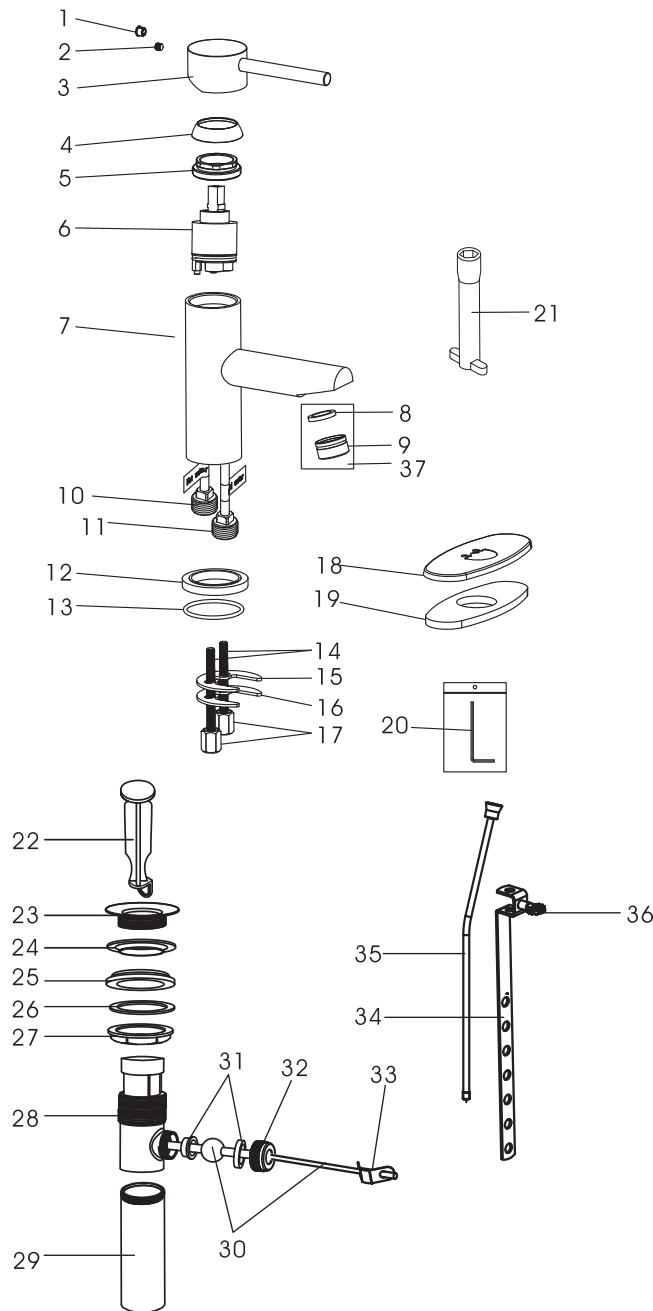

Casmir - Single Handle Bathroom Faucet

- * Includes Stainless Steel Deck Plate for 1 or 3 Hole Installation
- * Brass Pop-Up Drain Assembly with Lift Rod Included
- * 2-15/16" High and 4-1/16" Long Brass Spout, Zinc Handle
- * Brass & Copper Waterway Construction with 1/2"-14 NPSM Connection
- * Premium Grade Ceramic Cartridge (Type N)
- * Flow Rate: 1.2GPM (4.5L/MIN) MAX @ 60PSI
- * 100% Pressure System Tested
- * Lifetime Limited Warranty; 5 year warranty from date of purchase for Commercial use.

Project / Job Name	
Architect / Engineer	
Contractor	
Model	
Quantity	

Model No. :

192-6477 (CH)
 192-6478 (BN Spotless PVD) (Shown Model)
 192-7162 (MG)
 192-7163 (MB)

- Product Compliance:**
- ASME A112.18.1 / CSA B125.1
 - NSF 61 - Section 9
 - NSF 372 (Low Lead Content)
 - ANSI A117.1 (ADA)
 - EPA - Water Sense

Casmir - Single Handle Bathroom Faucet

Model No. :

192-6477 (Polished Chrome)

192-6478 (Brushed Nickel **Spotless PVD**)

192-7162 (Matte Gold)

192-7163 (Matte Black)

No.	Part Name	Material
1	Index	Plastic
2	Set Screw	Stainless Steel
3	Handle	Zinc
4	Trim Cap	Brass
5	Cartridge Lock Nut	Brass
6	Cartridge	Ceramic
7	Body	Brass
8	O-ring	Rubber
9	Aerator	Brass
10	Copper Tube (Hot)	Copper/Brass
11	Copper Tube (Cold)	Copper/Brass
12	Base	Zinc
13	O-ring	Rubber
14	Mounting Bolts	Stainless Steel
15	Rubber Washer	Rubber
16	Clamp	Stainless Steel
17	Lock Nuts	Brass
18	Deck Plate	Stainless Steel
19	Gasket	Sponge
20	Allen Wrench	Steel
21	Socket Wrench	Plastic
22	Drain Stopper	Brass
23	Flange	Brass
24	Top Rubber Washer	Rubber
25	Bottom Rubber Washer	Rubber
26	Washer	Plastic
27	Lock Nut	Zinc
28	Drain Body	Brass
29	Tailpiece	Brass
30	Ball Rod	Stainless Steel+Plastic
31	Ball Rod Gasket	Plastic
32	Ball Nut	Brass
33	Spring Clip	Stainless Steel
34	Lift Rod Strap	Steel
35	Lift Rod	Stainless Steel
36	Lift Rod Strap Screw	Stainless Steel
37	Aerator Assembly	Rubber+Brass