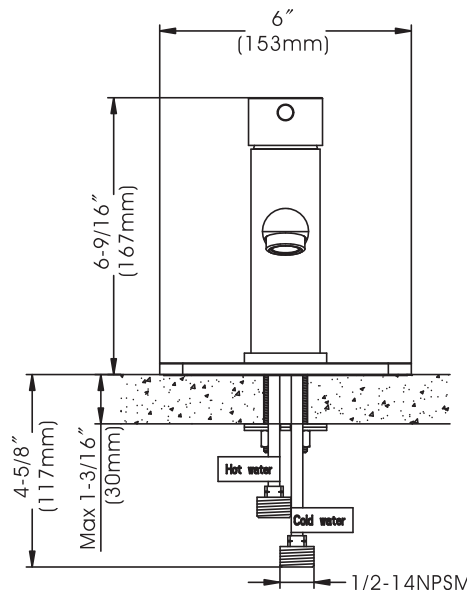

Casmir - Single Handle Bathroom Faucet

- * Includes Stainless Steel Deck Plate for 1 or 3 Hole Installation
- * Brass Pop-Up Drain Assembly with Lift Rod Included
- * 2-15/16" High and 4-1/16" Long Brass Spout, Zinc Handle
- * Brass & Copper Waterway Construction with 1/2"-14 NPSM Connection
- * Premium Grade Ceramic Cartridge (Type N)
- * Flow Rate: 1.2GPM (4.5L/MIN) MAX @ 60PSI
- * 100% Pressure System Tested
- * Lifetime Limited Warranty; 5 year warranty from date of purchase for Commercial use.

Project / Job Name	
Architect / Engineer	
Contractor	
Model	
Quantity	

Model No. :

192-6477 (CH)
 192-6478 (BN Spotless PVD) (Shown Model)
 192-7162 (MG)
 192-7163 (MB)

- Product Compliance:**
- ASME A112.18.1 / CSA B125.1
 - NSF 61 - Section 9
 - NSF 372 (Low Lead Content)
 - ANSI A117.1 (ADA)
 - EPA - Water Sense

Casmir - Single Handle Bathroom Faucet

Model No. :

192-6477 (Polished Chrome)

192-6478 (Brushed Nickel **Spotless PVD**)

192-7162 (Matte Gold)

192-7163 (Matte Black)

No.	Part Name	Material
1	Index	Plastic
2	Set Screw	Stainless Steel
3	Handle	Zinc
4	Trim Cap	Brass
5	Cartridge Lock Nut	Brass
6	Cartridge	Ceramic
7	Body	Brass
8	O-ring	Rubber
9	Aerator	Brass
10	Copper Tube (Hot)	Copper/Brass
11	Copper Tube (Cold)	Copper/Brass
12	Base	Zinc
13	O-ring	Rubber
14	Mounting Bolts	Stainless Steel
15	Rubber Washer	Rubber
16	Clamp	Stainless Steel
17	Lock Nuts	Brass
18	Deck Plate	Stainless Steel
19	Gasket	Sponge
20	Allen Wrench	Steel
21	Socket Wrench	Plastic
22	Drain Stopper	Brass
23	Flange	Brass
24	Top Rubber Washer	Rubber
25	Bottom Rubber Washer	Rubber
26	Washer	Plastic
27	Lock Nut	Zinc
28	Drain Body	Brass
29	Tailpiece	Brass
30	Ball Rod	Stainless Steel+Plastic
31	Ball Rod Gasket	Plastic
32	Ball Nut	Brass
33	Spring Clip	Stainless Steel
34	Lift Rod Strap	Steel
35	Lift Rod	Stainless Steel
36	Lift Rod Strap Screw	Stainless Steel
37	Aerator Assembly	Rubber+Brass