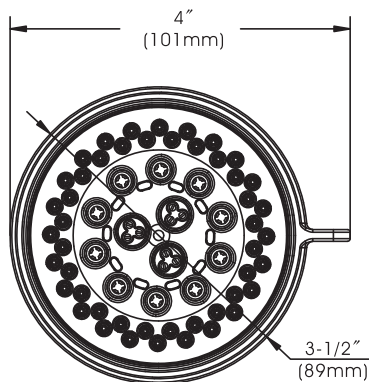

Casmir Series Six Function Shower Head

Model No. : 192-6792

- * 3-1/2" Six Function Shower Head
- * Flow Rate: 1.5 GPM (5.7 L/MIN) MAX @ 80PSI
- * 100% Pressure System Tested
- * Lifetime Limited Warranty; 5 year warranty from date of purchase for Commercial use.

Project / Job Name	
Architect / Engineer	
Contractor	
Model	
Quantity	

Model No. :

- 192-6792 (CH) **(Shown Model)**
 192-6793 (BN *Spotless PVD*)
 192-7281 (MB)
 192-7282 (MG)

Shower Head Functions :