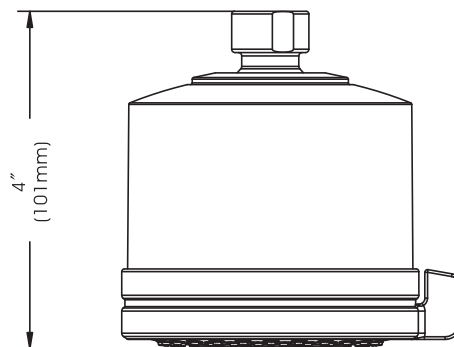

Casmir Series Six Function Shower Head

Model No. : 192-6792

- * 3-1/2" Six Function Shower Head
- * Flow Rate: 1.5 GPM (5.7 L/MIN) MAX @ 80PSI
- * 100% Pressure System Tested
- * Lifetime Limited Warranty; 5 year warranty from date of purchase for Commercial use.

Project / Job Name	
Architect / Engineer	
Contractor	
Model	
Quantity	

Model No. :

- 192-6792 (CH) **(Shown Model)**
 192-6793 (BN *Spotless PVD*)
 192-7281 (MB)
 192-7282 (MG)

Shower Head Functions :