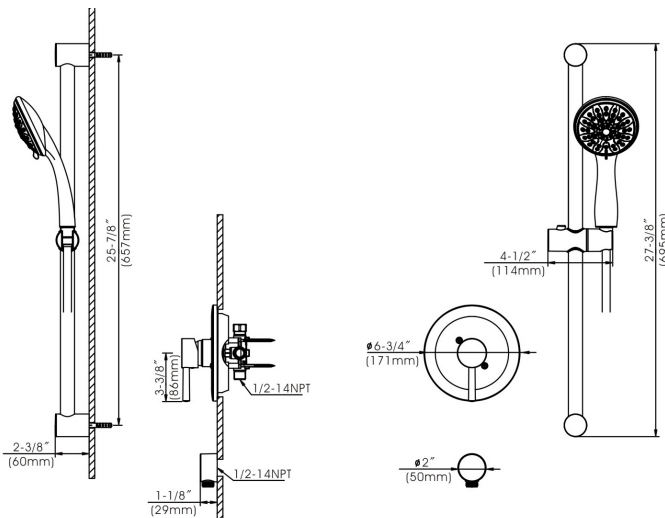

Handheld Shower with Slide Bar Complete Set

- Pressure Balanced Valve with Ceramic Disk Cartridge Type F
- 3 Function Hand-Held Shower
- 27" Stainless Steel Slide Bar
- Zinc Handle and Escutcheon Plate
- Brass Hose Connector with a 60" Hose
- Solid Brass Waterway Construction with 1/2"-14 NPT Connection
- Flow Rate: 2.5GPM @ 80PSI
- 100% Pressure Tested

Casmir Series

192-6818 (CH)

192-6819 (BN) *Spotless PVD*
 Shown Model

192-7236 (MB)

192-7235 (MG)

Product Compliance:

- ASME A112.18.1/CSA B125.1
- NSF 61 - Section 9
- NSF 372 (Low Lead Content)
- ANSI A177.1 (ADA)