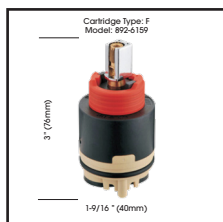

Handheld Shower with Slide Bar Complete Set

- Pressure Balanced Valve with Ceramic Disk Cartridge Type F
- 3 Function Hand-Held Shower
- 27" Stainless Steel Slide Bar
- Zinc Handle and Escutcheon Plate
- Brass Hose Connector with a 60" Hose
- Solid Brass Waterway Construction with 1/2"-14 NPT Connection
- Flow Rate: 2.5GPM @ 80PSI
- 100% Pressure Tested

Casmir Series

192-6818 (CH)

192-6819 (BN) *Spotless PVD*
 Shown Model

192-7236 (MB)

192-7235 (MG)

Product Compliance:

- ASME A112.18.1/CSA B125.1
- NSF 61 - Section 9
- NSF 372 (Low Lead Content)
- ANSI A177.1 (ADA)