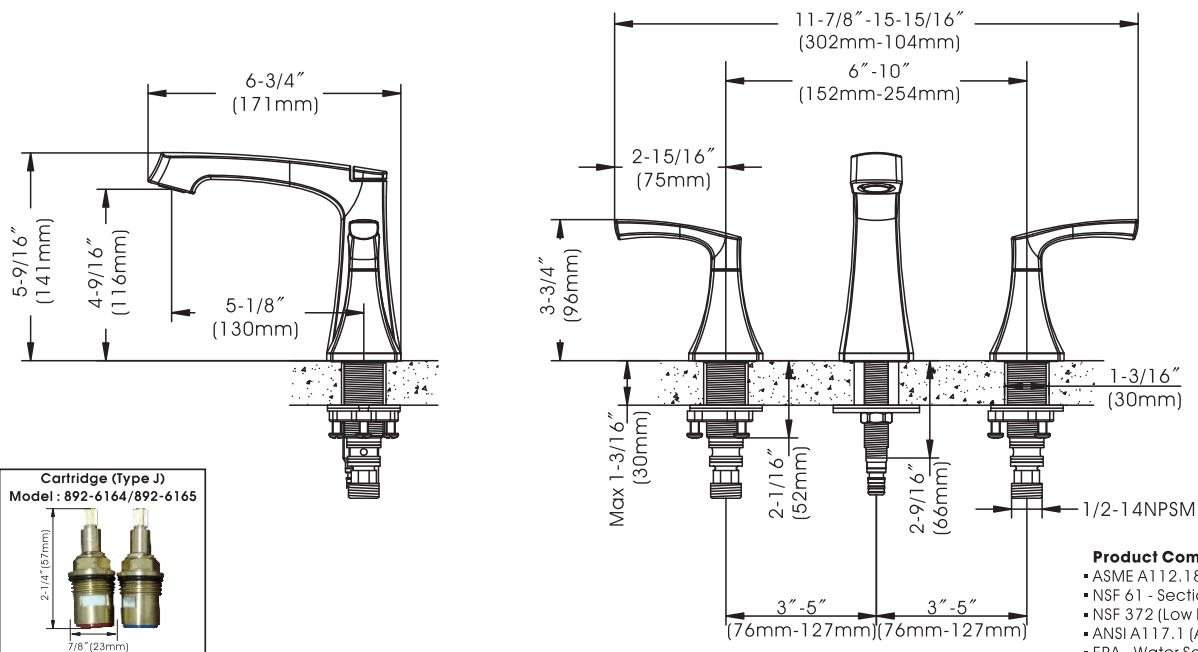

Model No. :

☐ 192-6404 (CH)
☐ 192-6405 (BN Spotless PVD)
☐ 192-6406 (ORB)
☒ 192-7148 (MG) (Shown Model)
☐ 192-7149 (MB)