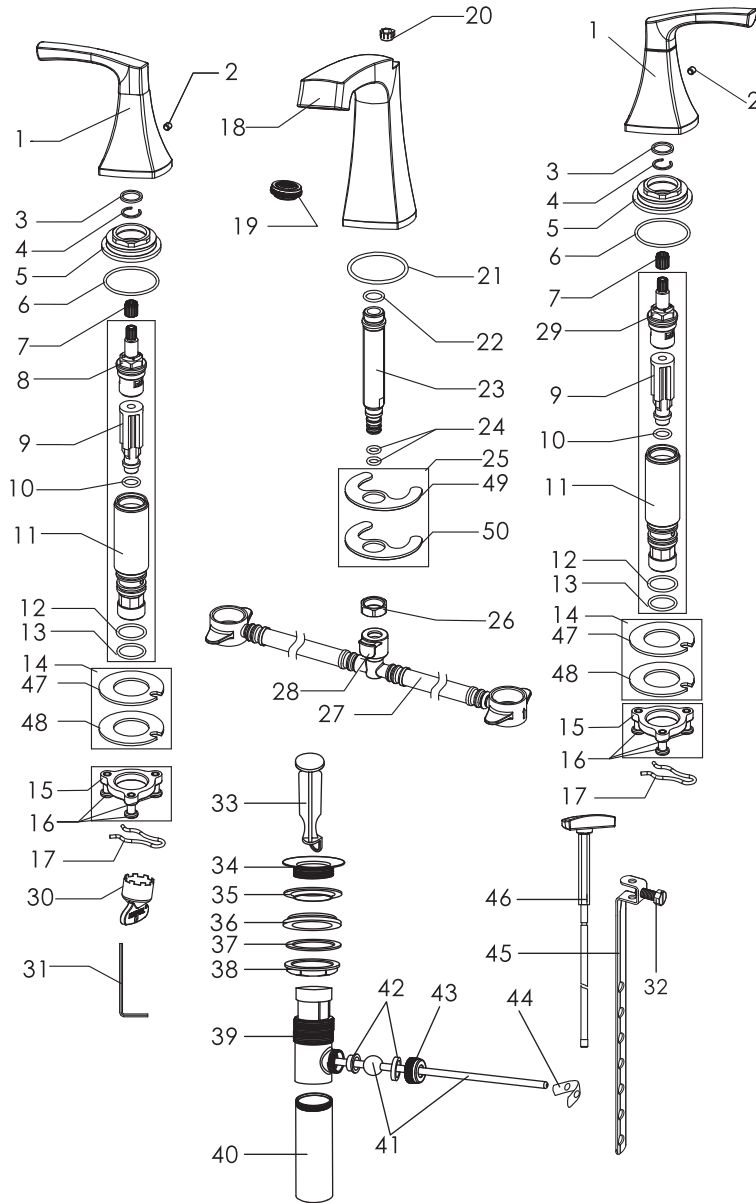

Cardania - Wide Spread Bathroom Faucet

- * Wide Spread 6" - 10" Center-set, 3 Hole Installation
- * Brass Pop-Up Drain Assembly with Lift Rod Included
- * 4-9/16" High and 5-1/8" Long Brass Spout, Zinc Handle
- * 1/4 Turn Premium Grade Ceramic Cartridges (Type J)
- * Brass Waterway Construction with 1/2" -14 NPSM Connection
- * Flow Rate: 1.2GPM (4.5L/MIN) MAX @ 60PSI
- * 100% Pressure System Tested
- * Lifetime Limited Warranty; 5 year warranty from date of purchase for Commercial use

Model No. :

- 192-6404 (Polished Chrome)
- 192-6405 (Brushed Nickel **Spotless PVD**)
- 192-6406 (Oil-Rubbed Bronze)
- 192-7148 (Matte Gold)
- 192-7149 (Matte Black)

No.	Part Name	Material
1	Handle	Zinc
2	Index	Stainless Steel
3	Wearing Ring	Plastic
4	Clip	Stainless Steel
5	Lock Nut	Zinc
6	O-ring	Rubber
7	Handle Adapter	Plastic
8	Cartridge (Hot)	Brass
9	Cartridge Seat	Plastic
10	O-ring	Rubber
11	Brass Valve Body	Brass
12	O-ring	Rubber
13	O-ring	Rubber
14	Gasket Assembly	Rubber+Stainless Steel
15	Lock Nut	Zinc
16	Screws	Stainless Steel
17	Clip	Stainless Steel
18	Spout	Brass
19	Aerator	Plastic
20	Sleeve	Plastic
21	O-ring	Rubber
22	O-ring	Rubber
23	Inlet	Brass
24	O-rings	Rubber
25	Clamp	Rubber+Stainless Steel
26	Lock Nut	Brass
27	Quick Connect Hose	Plastic
28	Quick Connect	Plastic
29	Cartridge (Cold)	Brass
30	Aerator Wrench	Plastic
31	Allen Wrench	Steel
32	Lift Rod Strap Screw	Steel
33	Drain Stopper	Brass
34	Flange	Brass
35	Top Rubber Washer	Rubber
36	Bottom Rubber Washer	Rubber
37	Washer	Plastic
38	Lock Nut	Zinc
39	Drain Body	Brass
40	Tailpiece	Brass
41	Ball Rod	Plastic+Stainless Steel
42	Ball Rod Gasket	Plastic
43	Ball Rod Nut	Brass
44	Spring Clip	Stainless Steel
45	Lift Rod Strap	Steel
46	Lift Rod	Zinc
47	Rubber Washer	Rubber
48	Metal Washer	Stainless Steel
49	Rubber Washer	Rubber
50	Metal Washer	Stainless Steel