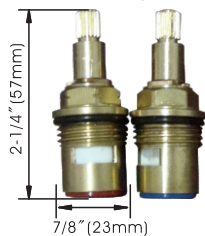

Model No. :

- 192-6404 (Polished Chrome)
- 192-6405 (Brushed Nickel **Spotless PVD**)
- 192-6406 (Oil-Rubbed Bronze)
- 192-7148 (Matte Gold)
- 192-7149 (Matte Black)

No.	Part Name	Material
1	Handle	Zinc
2	Index	Stainless Steel
3	Wearing Ring	Plastic
4	Clip	Stainless Steel
5	Lock Nut	Zinc
6	O-ring	Rubber
7	Handle Adapter	Plastic
8	Cartridge (Hot)	Brass
9	Cartridge Seat	Plastic
10	O-ring	Rubber
11	Brass Valve Body	Brass
12	O-ring	Rubber
13	O-ring	Rubber
14	Gasket Assembly	Rubber+Stainless Steel
15	Lock Nut	Zinc
16	Screws	Stainless Steel
17	Clip	Stainless Steel
18	Spout	Brass
19	Aerator	Plastic
20	Sleeve	Plastic
21	O-ring	Rubber
22	O-ring	Rubber
23	Inlet	Brass
24	O-rings	Rubber
25	Clamp	Rubber+Stainless Steel
26	Lock Nut	Brass
27	Quick Connect Hose	Plastic
28	Quick Connect	Plastic
29	Cartridge (Cold)	Brass
30	Aerator Wrench	Plastic
31	Allen Wrench	Steel
32	Lift Rod Strap Screw	Steel
33	Drain Stopper	Brass
34	Flange	Brass
35	Top Rubber Washer	Rubber
36	Bottom Rubber Washer	Rubber
37	Washer	Plastic
38	Lock Nut	Zinc
39	Drain Body	Brass
40	Tailpiece	Brass
41	Ball Rod	Plastic+Stainless Steel
42	Ball Rod Gasket	Plastic
43	Ball Rod Nut	Brass
44	Spring Clip	Stainless Steel
45	Lift Rod Strap	Steel
46	Lift Rod	Zinc
47	Rubber Washer	Rubber
48	Metal Washer	Stainless Steel
49	Rubber Washer	Rubber
50	Metal Washer	Stainless Steel

Cartridge (Type J)
Model : 892-6164/892-6165