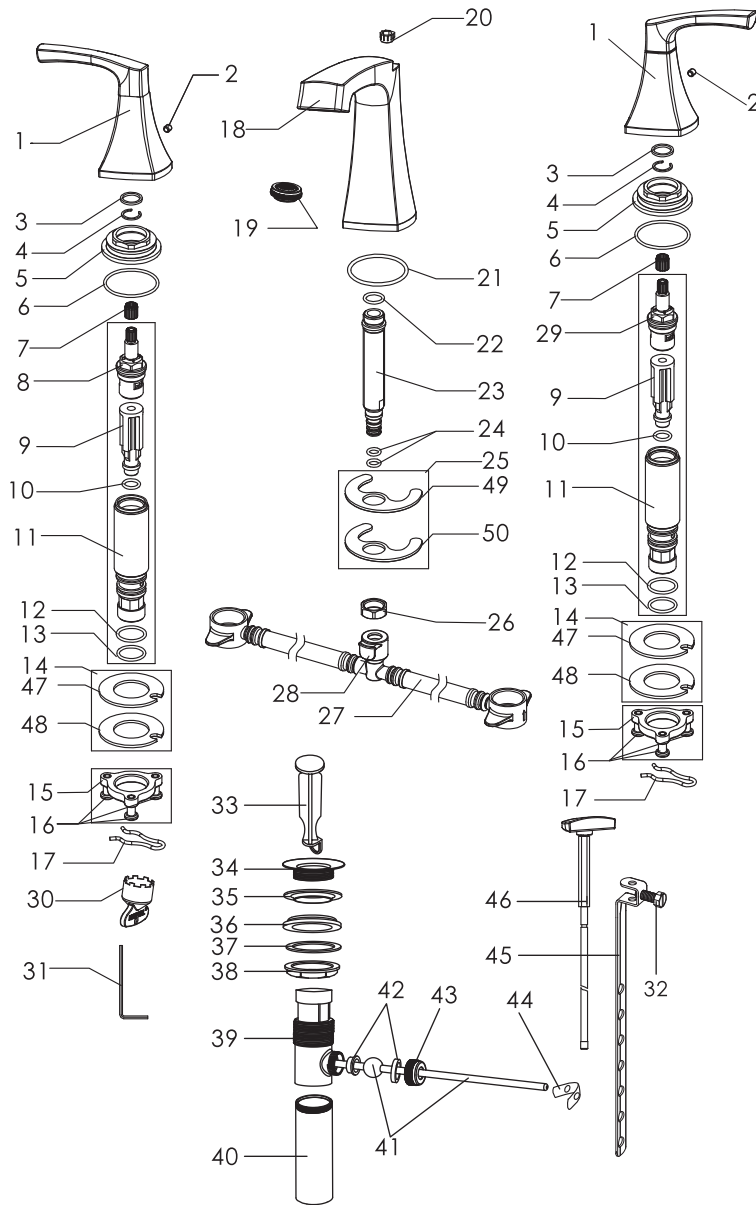

Cardania - Wide Spread Bathroom Faucet

- * Wide Spread 6" - 10" Center-set, 3 Hole Installation
- * Brass Pop-Up Drain Assembly with Lift Rod Included
- * 4-9/16" High and 5-1/8" Long Brass Spout, Zinc Handle
- * 1/4 Turn Premium Grade Ceramic Cartridges (Type J)
- * Brass Waterway Construction with 1/2" -14 NPSM Connection
- * Flow Rate: 1.2GPM (4.5L/MIN) MAX @ 60PSI
- * 100% Pressure System Tested
- * Lifetime Limited Warranty; 5 year warranty from date of purchase for Commercial use

Model No. :

- 192-6404 (Polished Chrome)
- 192-6405 (Brushed Nickel **Spotless PVD**)
- 192-6406 (Oil-Rubbed Bronze)
- 192-7148 (Matte Gold)
- 192-7149 (Matte Black)

No.	Part Name	Material
1	Handle	Zinc
2	Index	Stainless Steel
3	Wearing Ring	Plastic
4	Clip	Stainless Steel
5	Lock Nut	Zinc
6	O-ring	Rubber
7	Handle Adapter	Plastic
8	Cartridge (Hot)	Brass
9	Cartridge Seat	Plastic
10	O-ring	Rubber
11	Brass Valve Body	Brass
12	O-ring	Rubber
13	O-ring	Rubber
14	Gasket Assembly	Rubber+Stainless Steel
15	Lock Nut	Zinc
16	Screws	Stainless Steel
17	Clip	Stainless Steel
18	Spout	Brass
19	Aerator	Plastic
20	Sleeve	Plastic
21	O-ring	Rubber
22	O-ring	Rubber
23	Inlet	Brass
24	O-rings	Rubber
25	Clamp	Rubber+Stainless Steel
26	Lock Nut	Brass
27	Quick Connect Hose	Plastic
28	Quick Connect	Plastic
29	Cartridge (Cold)	Brass
30	Aerator Wrench	Plastic
31	Allen Wrench	Steel
32	Lift Rod Strap Screw	Steel
33	Drain Stopper	Brass
34	Flange	Brass
35	Top Rubber Washer	Rubber
36	Bottom Rubber Washer	Rubber
37	Washer	Plastic
38	Lock Nut	Zinc
39	Drain Body	Brass
40	Tailpiece	Brass
41	Ball Rod	Plastic+Stainless Steel
42	Ball Rod Gasket	Plastic
43	Ball Rod Nut	Brass
44	Spring Clip	Stainless Steel
45	Lift Rod Strap	Steel
46	Lift Rod	Zinc
47	Rubber Washer	Rubber
48	Metal Washer	Stainless Steel
49	Rubber Washer	Rubber
50	Metal Washer	Stainless Steel