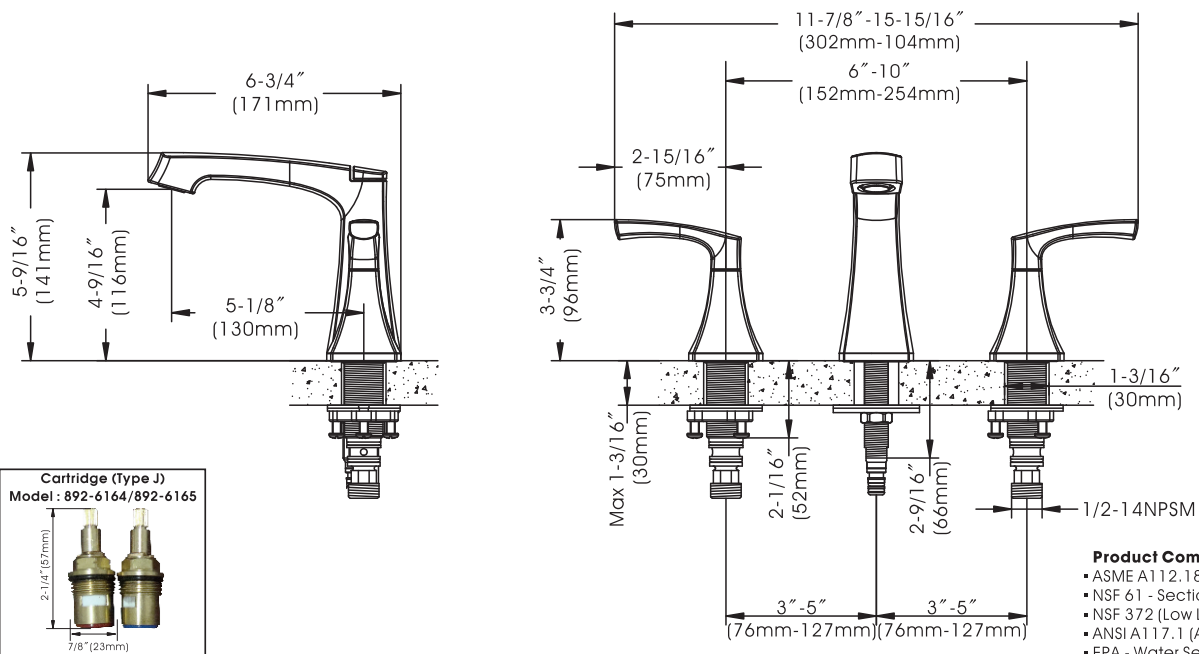

Model No. :

☐ 192-6404 (CH)
☐ 192-6405 (BN *Spotless PVD*)
☐ 192-6406 (ORB)
☐ 192-7148 (MG)
☐ 192-7149 (MB) (Shown Model)