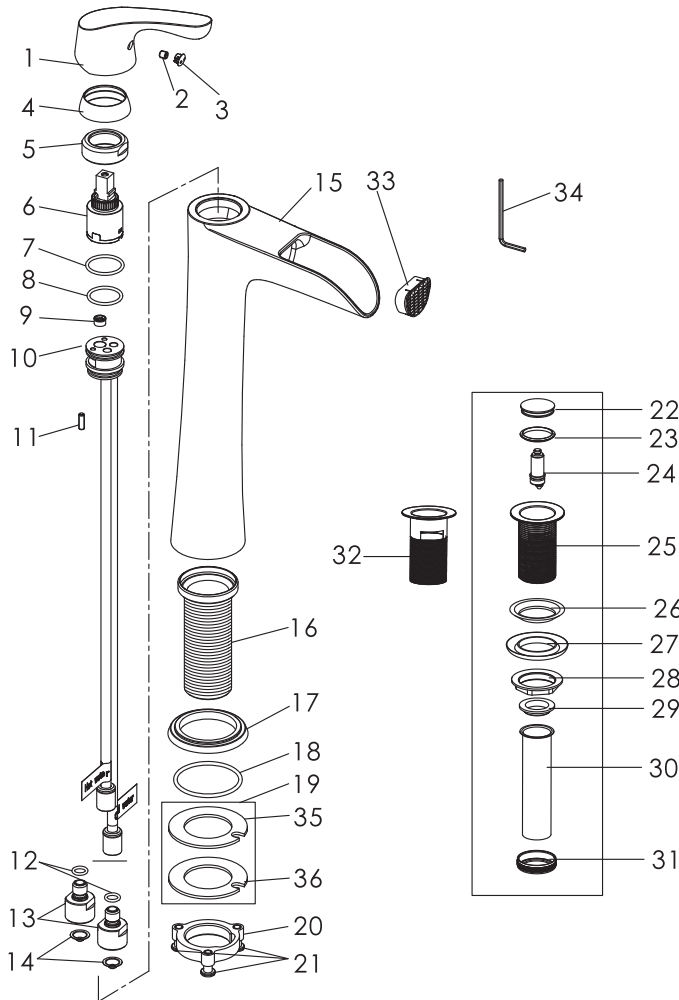

Aegean - Single Handle Vessel Faucet

- * Single Hole Installation
- * Includes a Unique Push Down Pop-up Drain that Works for Both Overflow and No Overflow Bathroom Sinks
- * 8-13/16" High and 5-1/4" Long Long One Piece Solid Cast Brass Spout, Zinc Handle
- * Brass & Copper Waterway Construction with 1/2" -14 NPSM Connection
- * Premium Grade Ceramic Cartridge (Type Q)
- * Flow Rate: 1.2GPM (4.5L/MIN) MAX @ 60PSI
- * 100% Pressure System Tested
- * Lifetime Limited Warranty; 5 year Warranty from Date of Purchase for Commercial Use

Project / Job Name	
Architect / Engineer	
Contractor	
Model	
Quantity	

Model No. :

192-6443 (CH)
 192-6444 (BN *Spotless PVD*)
 192-6445 (ORB)
 192-7505 (MB) **(Shown Model)**

Aegean - Single Handle Vessel Faucet

Model No. :

192-6443 (Polished Chrome)

192-6444 (Brushed Nickel **Spotless PVD**)

192-6445 (Oil-Rubbed Bronze)

192-7505 (Matte Black)

No.	Part Name	Material
1	Handle	Zinc
2	Set Screw	Stainless Steel
3	Index	Plastic
4	Trim Cap	Brass
5	Lock Nut	Brass
6	Cartridge	Ceramic
7	O-ring	Rubber
8	O-ring	Rubber
9	Screw	Plastic
10	Waterway	Brass+Copper
11	Screw	Stainless Steel
12	O-rings	Rubber
13	Adapters	Brass
14	Screen Filters	Stainless Steel
15	Body	Brass
16	Threaded Shank	Stainless Steel
17	Base	Zinc
18	O-ring	Rubber
19	Gasket Assembly	Rubber+Stainless Steel
20	Lock Nut	Zinc
21	Screws	Stainless Steel
22	Cover	Brass
23	Washer	Rubber
24	Stopper Core	Brass
25	Stopper Housing(Without Overflow Hole)	Brass
26	Washer	Rubber
27	Washer	Rubber
28	Lock Nut	Zinc
29	Washer	Rubber
30	Outlet Pipe	Brass
31	Nut	Brass
32	Stopper Housing(With Overflow Hole)	Brass
33	Aerator	Plastic
34	Allen Wrench	Steel
35	Rubber Washer	Rubber
36	Metal Washer	Stainless Steel