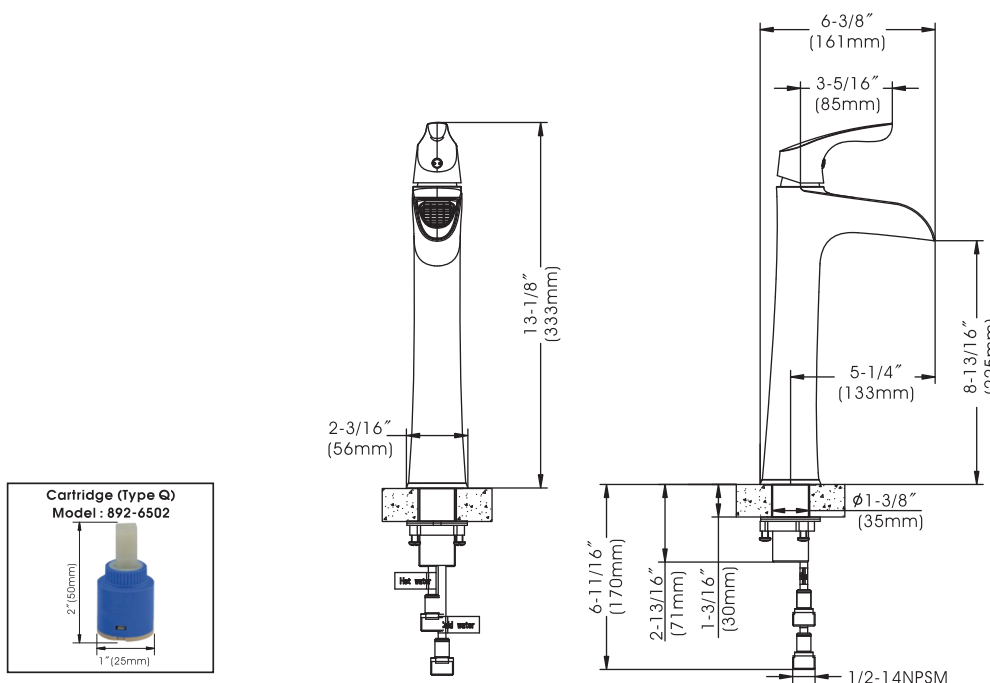

Aegean - Single Handle Vessel Faucet

- * Single Hole Installation
- * Includes a Unique Push Down Pop-up Drain that Works for Both Overflow and No Overflow Bathroom Sinks
- * 8-13/16" High and 5-1/4" Long Long One Piece Solid Cast Brass Spout, Zinc Handle
- * Brass & Copper Waterway Construction with 1/2" -14 NPSM Connection
- * Premium Grade Ceramic Cartridge (Type Q)
- * Flow Rate: 1.2GPM (4.5L/MIN) MAX @ 60PSI
- * 100% Pressure System Tested
- * Lifetime Limited Warranty; 5 year Warranty from Date of Purchase for Commercial Use

Project / Job Name	
Architect / Engineer	
Contractor	
Model	
Quantity	

Model No. :

192-6443 (CH)
 192-6444 (BN *Spotless PVD*)
 192-6445 (ORB)
 192-7505 (MB) **(Shown Model)**

Aegean - Single Handle Vessel Faucet

Model No. :

192-6443 (Polished Chrome)

192-6444 (Brushed Nickel **Spotless PVD**)

192-6445 (Oil-Rubbed Bronze)

192-7505 (Matte Black)

No.	Part Name	Material
1	Handle	Zinc
2	Set Screw	Stainless Steel
3	Index	Plastic
4	Trim Cap	Brass
5	Lock Nut	Brass
6	Cartridge	Ceramic
7	O-ring	Rubber
8	O-ring	Rubber
9	Screw	Plastic
10	Waterway	Brass+Copper
11	Screw	Stainless Steel
12	O-rings	Rubber
13	Adapters	Brass
14	Screen Filters	Stainless Steel
15	Body	Brass
16	Threaded Shank	Stainless Steel
17	Base	Zinc
18	O-ring	Rubber
19	Gasket Assembly	Rubber+Stainless Steel
20	Lock Nut	Zinc
21	Screws	Stainless Steel
22	Cover	Brass
23	Washer	Rubber
24	Stopper Core	Brass
25	Stopper Housing(Without Overflow Hole)	Brass
26	Washer	Rubber
27	Washer	Rubber
28	Lock Nut	Zinc
29	Washer	Rubber
30	Outlet Pipe	Brass
31	Nut	Brass
32	Stopper Housing(With Overflow Hole)	Brass
33	Aerator	Plastic
34	Allen Wrench	Steel
35	Rubber Washer	Rubber
36	Metal Washer	Stainless Steel