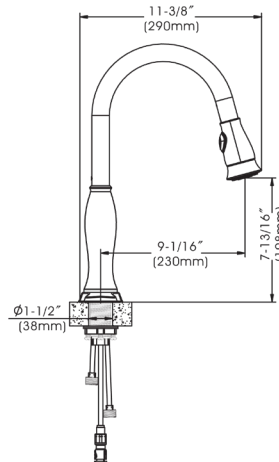

Single Handle High Arc Pull-Down Kitchen Faucet

- Includes a Removable Stainless Steel Deck Plate for 1 Or 3 Hole Installation
- 7-13/16" High And 9-1/16" Long, 360° Swing Stainless Steel Spout
- Zinc Handle, Zinc Body
- Copper and Brass Waterway Construction with 1/2"-14 NPSM Connection
- Matching Two Function (Spray & Stream) Pull-Down Spray Head
- 60" Quick Connect Flexible Nylon Hose
- Premium Grade Ceramic Cartridge (Type Q)
- Flow Rate: 1.8GPM (6.81/LMIN) MAX @ 60PSI
- 100% Pressure System Tested
- Lifetime Limited Warranty; 5 year Warranty from date of purchase for Commercial use

Majestic Series

192-6465 (CH)

192-6466 (BN) *Spotless PVD*

192-6467 (ORB)

192-8064 (MB)
Shown Model

Product Compliance:

- ASME A112.18.1/CSA B125.1
- NSF 61 - Section 9
- NSF 372 (Low Lead Content)
- ANSI A177.1 (ADA)

Compass Manufacturing International LLC

Revised 06/20/23

Single Handle High Arc Pull-Down Kitchen Faucet

No.	Part Name	Material
1	Spout	Stainless Steel
2	Hose Guide	Plastic
3	O-ring	Rubber
4	Hose	Nylon + Brass
5	Check Valve	Plastic
6	Spray Head	Plastic
7	O-rings	Rubber
8	O-rings	Rubber
9	Connector	Brass
10	Retainer	Plastic
11	O-ring	Rubber
12	Index	Plastic
13	Set Screw	Stainless Steel
14	Handle	Zinc
15	Trim Cap	Brass
16	Cartridge Lock Nut	Brass
17	Cartridge	Ceramic
18	Cartridge Housing	Brass
19	Body	Zinc
20	O-ring	Rubber
21	Screw	Stainless Steel
22	Waterway	Copper + Brass
23	Check Valve	Plastic
24	Quick Connect Assembly	Plastic
25	Shank	Stainless Steel
26	Protective Sleeve	Plastic
27	Gasket Assembly	Stainless Steel + Rubber
28	Lock Nut	Zinc
29	Screws	Stainless Steel
30	Deck Plate	Stainless Steel
31	Gasket	Sponge
32	Gasket Seal	Sponge
33	Weight	Iron + Plastic
34	Allen Wrench	Steel
35	Metal Washer	Stainless Steel
36	Rubber Washer	Rubber