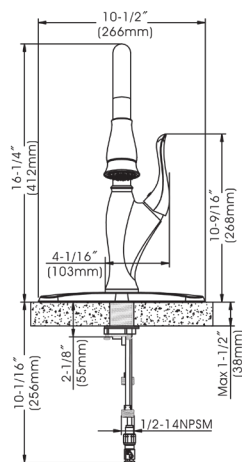

Single Handle High Arc Pull-Down Kitchen Faucet

- Includes a Removable Stainless Steel Deck Plate for 1 Or 3 Hole Installation
- 7-13/16" High And 9-1/16" Long, 360° Swing Stainless Steel Spout
- Zinc Handle, Zinc Body
- Copper and Brass Waterway Construction with 1/2"-14 NPSM Connection
- Matching Two Function (Spray & Stream) Pull-Down Spray Head
- 60" Quick Connect Flexible Nylon Hose
- Premium Grade Ceramic Cartridge (Type Q)
- Flow Rate: 1.8GPM (6.81/LMIN) MAX @ 60PSI
- 100% Pressure System Tested
- Lifetime Limited Warranty; 5 year Warranty from date of purchase for Commercial use

Majestic Series

192-6465 (CH)

192-6466 (BN) *Spotless PVD*

192-6467 (ORB)

192-8064 (MB)
Shown Model

Product Compliance:

- ASME A112.18.1/CSA B125.1
- NSF 61 - Section 9
- NSF 372 (Low Lead Content)
- ANSI A177.1 (ADA)

Compass Manufacturing International LLC

Revised 06/20/23

Single Handle High Arc Pull-Down Kitchen Faucet

No.	Part Name	Material
1	Spout	Stainless Steel
2	Hose Guide	Plastic
3	O-ring	Rubber
4	Hose	Nylon + Brass
5	Check Valve	Plastic
6	Spray Head	Plastic
7	O-rings	Rubber
8	O-rings	Rubber
9	Connector	Brass
10	Retainer	Plastic
11	O-ring	Rubber
12	Index	Plastic
13	Set Screw	Stainless Steel
14	Handle	Zinc
15	Trim Cap	Brass
16	Cartridge Lock Nut	Brass
17	Cartridge	Ceramic
18	Cartridge Housing	Brass
19	Body	Zinc
20	O-ring	Rubber
21	Screw	Stainless Steel
22	Waterway	Copper + Brass
23	Check Valve	Plastic
24	Quick Connect Assembly	Plastic
25	Shank	Stainless Steel
26	Protective Sleeve	Plastic
27	Gasket Assembly	Stainless Steel + Rubber
28	Lock Nut	Zinc
29	Screws	Stainless Steel
30	Deck Plate	Stainless Steel
31	Gasket	Sponge
32	Gasket Seal	Sponge
33	Weight	Iron + Plastic
34	Allen Wrench	Steel
35	Metal Washer	Stainless Steel
36	Rubber Washer	Rubber