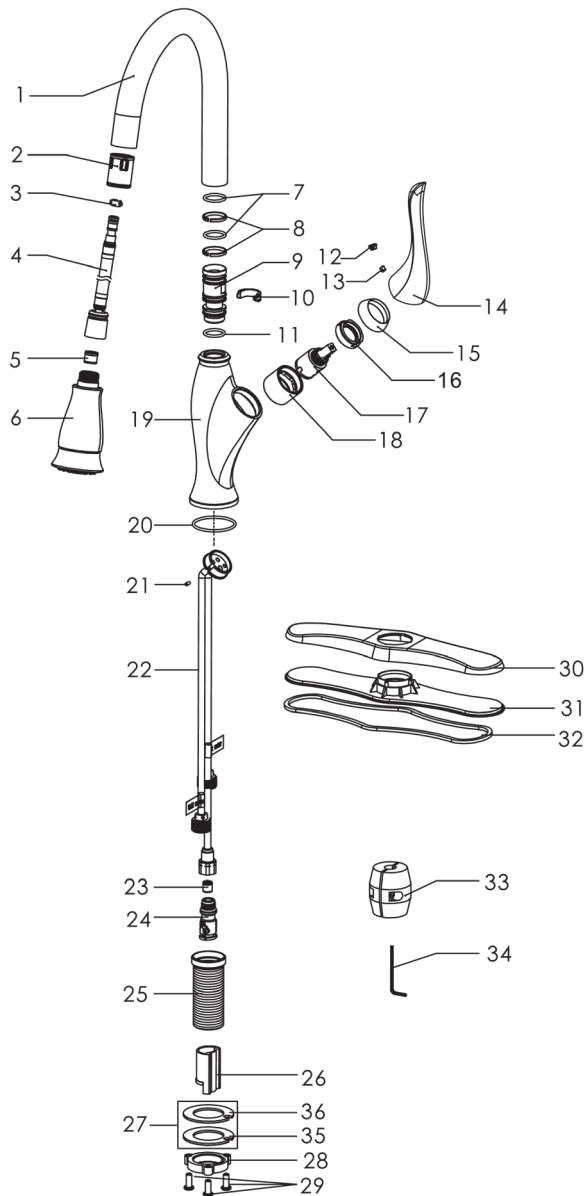

Single Handle High Arc Pull-Down Kitchen Faucet

- Includes a Removable Stainless Steel Deck Plate for 1 Or 3 Hole Installation
- 7-13/16" High And 9-1/16" Long, 360° Swing Stainless Steel Spout
- Zinc Handle, Zinc Body
- Copper and Brass Waterway Construction with 1/2"-14 NPSM Connection
- Matching Two Function (Spray & Stream) Pull-Down Spray Head
- 60" Quick Connect Flexible Nylon Hose
- Premium Grade Ceramic Cartridge (Type Q)
- Flow Rate: 1.8GPM (6.81/LMIN) MAX @ 60PSI
- 100% Pressure System Tested
- Lifetime Limited Warranty; 5 year Warranty from date of purchase for Commercial use

Majestic Series

192-6465 (CH)

192-6466 (BN) *Spotless PVD*

192-6467 (ORB)

192-8064 (MB)
Shown Model

Product Compliance:

- ASME A112.18.1/CSA B125.1
- NSF 61 - Section 9
- NSF 372 (Low Lead Content)
- ANSI A177.1 (ADA)

Compass Manufacturing International LLC

Revised 06/20/23

Single Handle High Arc Pull-Down Kitchen Faucet

No.	Part Name	Material
1	Spout	Stainless Steel
2	Hose Guide	Plastic
3	O-ring	Rubber
4	Hose	Nylon + Brass
5	Check Valve	Plastic
6	Spray Head	Plastic
7	O-rings	Rubber
8	O-rings	Rubber
9	Connector	Brass
10	Retainer	Plastic
11	O-ring	Rubber
12	Index	Plastic
13	Set Screw	Stainless Steel
14	Handle	Zinc
15	Trim Cap	Brass
16	Cartridge Lock Nut	Brass
17	Cartridge	Ceramic
18	Cartridge Housing	Brass
19	Body	Zinc
20	O-ring	Rubber
21	Screw	Stainless Steel
22	Waterway	Copper + Brass
23	Check Valve	Plastic
24	Quick Connect Assembly	Plastic
25	Shank	Stainless Steel
26	Protective Sleeve	Plastic
27	Gasket Assembly	Stainless Steel + Rubber
28	Lock Nut	Zinc
29	Screws	Stainless Steel
30	Deck Plate	Stainless Steel
31	Gasket	Sponge
32	Gasket Seal	Sponge
33	Weight	Iron + Plastic
34	Allen Wrench	Steel
35	Metal Washer	Stainless Steel
36	Rubber Washer	Rubber

Model No.

- 192-6465 Polished Chrome
- 192-6466 Brushed Nickel
- 192-6467 Oil-Rubbed Bronze
- 192-8064 Matte Black

Revised 06/20/23

Technical Support: warranty@cmiproduct.com
Hours of Operation: Mon-Fri 8:00 a.m. - 5:00 p.m. EST