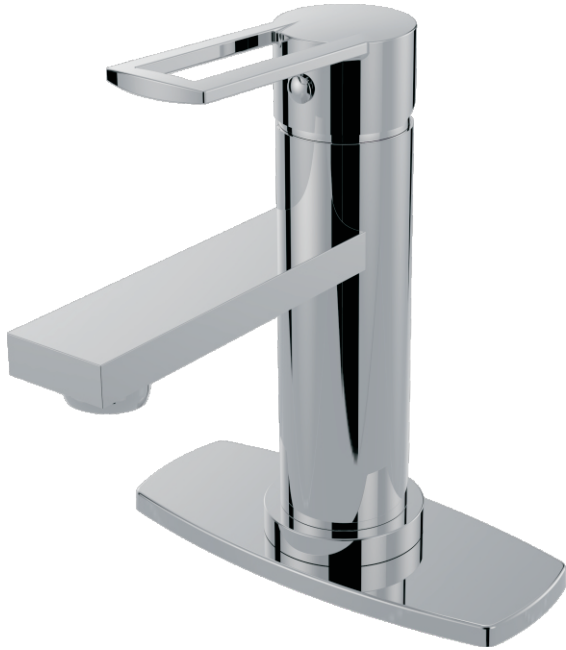

## Westdale - Single Handle Bathroom Faucet

- \* 4" High and 5-1/8" Long Stainless Steel Spout, Zinc Handle, Zinc Body
- \* Includes Removable Stainless Steel Deck Plate for 1 or 3 Hole Installation
- \* Includes Easy Clean Push Style Pop-Up Drain with "Drain Safeguard" - Safely Keeps Most Items from Washing Down the Drain
- \* Brass and Copper Waterway Construction with 1/2" -14 NPSM Connection
- \* Premium Grade Ceramic Cartridge (Type G)
- \* Flow Rate: 1.2 GPM (4.5L/MIN) MAX @ 60PSI
- \* 100% Pressure System Tested
- \* Lifetime Limited Warranty; 5 year Warranty from Date of Purchase for Commercial Use