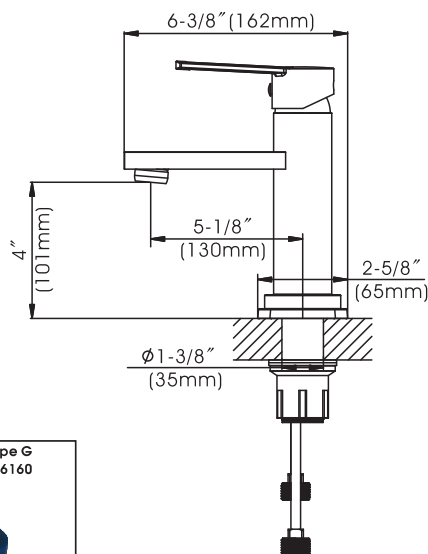

## Westdale - Single Handle Bathroom Faucet

- \* 4" High and 5-1/8" Long Stainless Steel Spout, Zinc Handle, Zinc Body
- \* Includes Removable Stainless Steel Deck Plate for 1 or 3 Hole Installation
- \* Includes Easy Clean Push Style Pop-Up Drain with "Drain Safeguard" - Safely Keeps Most Items from Washing Down the Drain
- \* Brass and Copper Waterway Construction with 1/2" -14 NPSM Connection
- \* Premium Grade Ceramic Cartridge (Type G)
- \* Flow Rate: 1.2 GPM (4.5L/MIN) MAX @ 60PSI
- \* 100% Pressure System Tested
- \* Lifetime Limited Warranty; 5 year Warranty from Date of Purchase for Commercial Use

### Model No. :

192-8095 (CH)  
(Shown Model)

192-8096 (BN)

192-8097 (MB)

192-8098 (BS)

- Product Compliance:**
- ASME A112.18.1 / CSA B125.1
  - NSF 61 - Section 9
  - NSF 372 (Low Lead Content)
  - ANSI A117.1 (ADA)
  - EPA - Water Sense