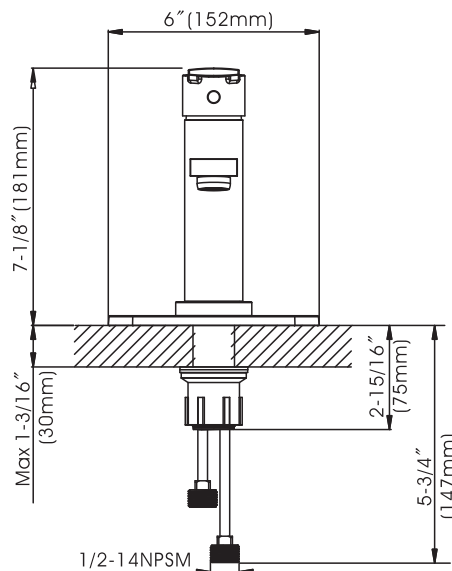

## Westdale - Single Handle Bathroom Faucet

- \* 4" High and 5-1/8" Long Stainless Steel Spout, Zinc Handle, Zinc Body
- \* Includes Removable Stainless Steel Deck Plate for 1 or 3 Hole Installation
- \* Includes Easy Clean Push Style Pop-Up Drain with "Drain Safeguard" - Safely Keeps Most Items from Washing Down the Drain
- \* Brass and Copper Waterway Construction with 1/2" -14 NPSM Connection
- \* Premium Grade Ceramic Cartridge (Type G)
- \* Flow Rate: 1.2 GPM (4.5L/MIN) MAX @ 60PSI
- \* 100% Pressure System Tested
- \* Lifetime Limited Warranty; 5 year Warranty from Date of Purchase for Commercial Use

### Model No. :

192-8095 (CH)  
(Shown Model)

192-8096 (BN)

192-8097 (MB)

192-8098 (BS)

- Product Compliance:**
- ASME A112.18.1 / CSA B125.1
  - NSF 61 - Section 9
  - NSF 372 (Low Lead Content)
  - ANSI A117.1 (ADA)
  - EPA - Water Sense