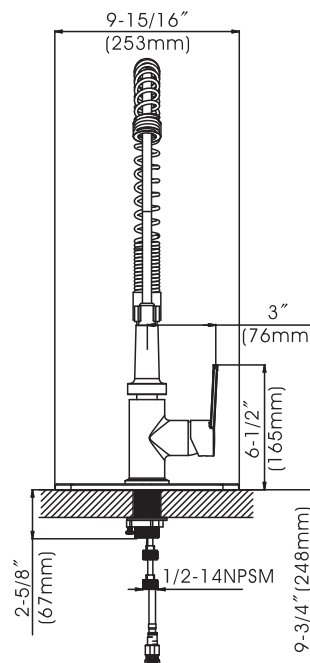

Westdale - Single Handle Coil Kitchen Faucet

- * Includes a Removable Stainless Steel Deck Plate for 1 or 3 Hole Installation
- * 7" High and 8-5/8" Long, 360° Swing, Stainless Steel Coil Spout
- * Zinc Handle, Zinc Body
- * Brass and Copper Waterway Construction with 1/2"-14 NPSM Connection
- * Matching 2 Function (Spray & Stream) Spray Head
- * 59" Quick Connect Flexible Nylon Hose
- * Premium Grade Ceramic Cartridge (Type G)
- * Flow Rate: 1.8GPM (6.8L/MIN)MAX @ 60PSI
- * 100% Pressure System Tested
- * Lifetime Limited Warranty; 5 year Warranty from Date of Purchase for Commercial Use

Project / Job Name	
Architect / Engineer	
Contractor	
Model	
Quantity	

Model No. :

192-8103 (CH)
(Shown Model)

192-8104 (BN)

192-8105 (MB)

192-8106 (BS)

Product Compliance:

- ASME A112.18.1 / CSA B125.1
- NSF 61 - Section 9
- NSF 372 (Low Lead Content)
- ANSI A117.1 (ADA)