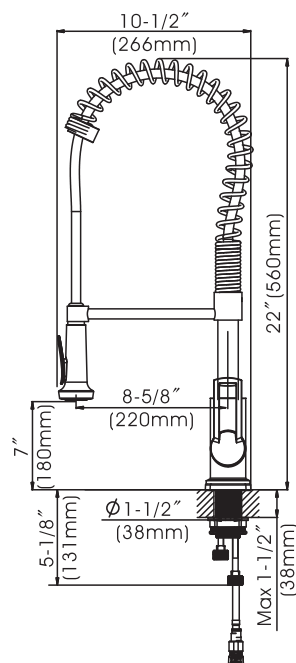

Westdale - Single Handle Coil Kitchen Faucet

- * Includes a Removable Stainless Steel Deck Plate for 1 or 3 Hole Installation
- * 7" High and 8-5/8" Long, 360° Swing, Stainless Steel Coil Spout
- * Zinc Handle, Zinc Body
- * Brass and Copper Waterway Construction with 1/2"-14 NPSM Connection
- * Matching 2 Function (Spray & Stream) Spray Head
- * 59" Quick Connect Flexible Nylon Hose
- * Premium Grade Ceramic Cartridge (Type G)
- * Flow Rate: 1.8GPM (6.8L/MIN)MAX @ 60PSI
- * 100% Pressure System Tested
- * Lifetime Limited Warranty; 5 year Warranty from Date of Purchase for Commercial Use

Project / Job Name	
Architect / Engineer	
Contractor	
Model	
Quantity	

Model No. :

192-8103 (CH)
(Shown Model)

192-8104 (BN)

192-8105 (MB)

192-8106 (BS)

Product Compliance:

- ASME A112.18.1 / CSA B125.1
- NSF 61 - Section 9
- NSF 372 (Low Lead Content)
- ANSI A117.1 (ADA)