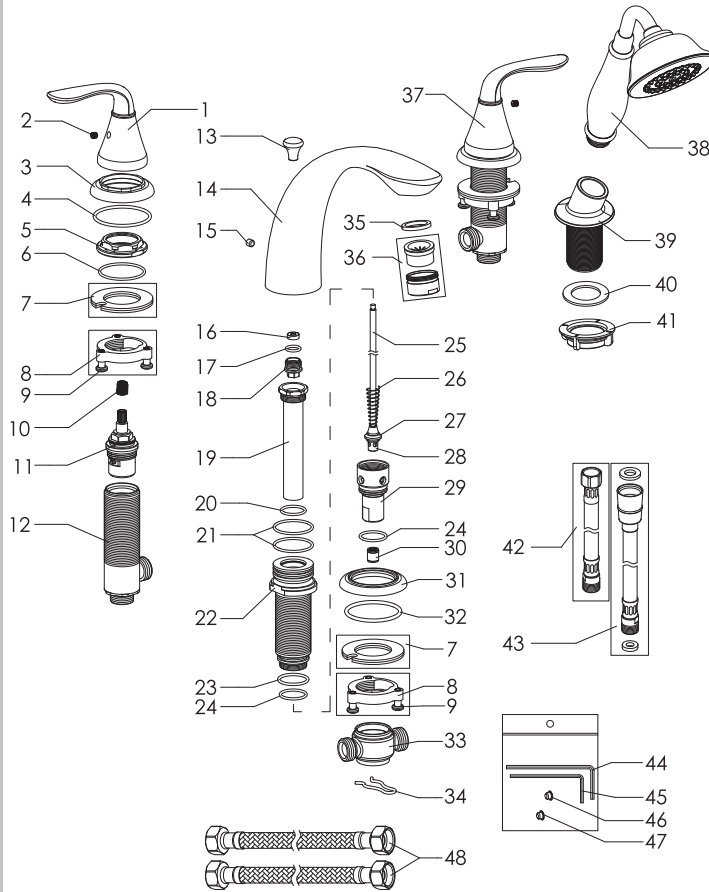

Majestic - 4 PC Roman Tub With Hand-held Shower

- * 5-3/16" High and 6-11/16" Long One Piece Solid Cast Brass Spout, Zinc Handle
- * Matching Plastic Hand Held Shower
- * Brass Waterway Construction with 1/2" -14 NPSM Connection
- * 72" Flexible Stainless Steel Hose
- * 1/4 Turn Premium Grade High Flow Rate Ceramic Cartridges (Type K)
- * Spout Flow Rate: 4.0GPM
- * Hand-Held Shower Flow Rate: 2.5GPM
- * 100% Pressure System Tested

Project / Job Name	
Architect / Engineer	
Contractor	
Model	
Quantity	

Model No. :
 211-6620 (CH) 211-6621 (BN *Spotless PVD*) 211-6622 (ORB) (Shown Model)

Product Compliance:
 • ASME A112.18.1 / CSA B125.1
 • ANSI A117.1 (ADA)

Majestic - 4 PC Roman Tub With Hand-held Shower

Model No. :

211-6620 (Polished Chrome)

211-6621 (Brushed Nickel **Spotless PVD**)

211-6622 (Oil-Rubbed Bronze)

No.	Part Name	Material
1	Handle	Zinc
2	Set Screw	Stainless Steel
3	Handle Flange	Zinc
4	O-Ring	Rubber
5	Cartridge Lock Nut	Zinc
6	O-Ring	Rubber
7	Clamp	Rubber+Stainless Steel
8	Lock Nut	Zinc
9	Screw	Stainless Steel
10	Handle Adapter	Plastic
11	Cartridge(Hot Water)	Brass
12	Brass Valve Body	Brass
13	Knob	Zinc
14	Spout	Brass
15	Set Screw	Stainless Steel
16	Sealing Ring	Rubber
17	O-Ring	Rubber
18	Adapter	Brass
19	Diverter Tube	Brass
20	O-Ring	Rubber
21	O-Ring	Rubber
22	Shank	Brass
23	O-Ring	Rubber
24	O-Ring	Rubber
25	Lift Rod	Brass
26	Diverter Spring	Stainless Steel
27	Washer	Rubber
28	Diverter Core	Brass
29	Diverter Cover	Brass
30	Check Valve	Plastic
31	Spout Flange	Zinc
32	O-Ring	Rubber
33	Spout Brass Tee	Brass
34	Clip	Stainless Steel
35	Aerator Washer	Brass
36	Aerator	Plastic+Brass
37	Cartridge(Cold Water)	Brass
38	Hand-Held Shower	Plastic
39	Shower Holder	Plastic
40	Washer	Rubber
41	Plastic Lock Nut	Plastic
42	Connect Hose	Stainless Steel
43	Pull-Out Hose	Stainless Steel
44	Allen Key	Steel
45	Allen Key	Steel
46	Index(Hot)	Stainless Steel
47	Index(Cold)	Plastic
48	Flexible Hose	Stainless Steel