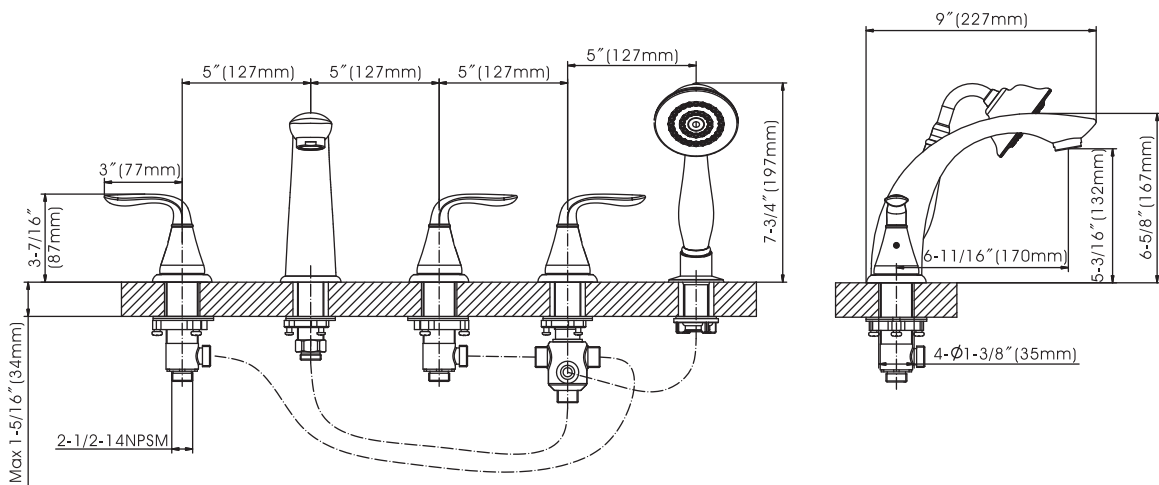

Majestic - 4 PC Roman Tub With Hand-held Shower

- * 5-3/16" High and 6-11/16" Long One Piece Solid Cast Brass Spout, Zinc Handle
- * Matching Plastic Hand Held Shower
- * Brass Waterway Construction with 1/2" -14 NPSM Connection
- * 72" Flexible Stainless Steel Hose
- * 1/4 Turn Premium Grade High Flow Rate Ceramic Cartridges (Type K)
- * Spout Flow Rate: 4.0GPM
- * Hand-Held Shower Flow Rate: 2.5GPM
- * 100% Pressure System Tested

Project / Job Name	
Architect / Engineer	
Contractor	
Model	
Quantity	

Model No. :
 211-6620 (CH) 211-6621 (BN *Spotless PVD*) 211-6622 (ORB) (Shown Model)

Product Compliance:
 • ASME A112.18.1 / CSA B125.1
 • ANSI A117.1 (ADA)

Majestic - 4 PC Roman Tub With Hand-held Shower

Model No. :

211-6620 (Polished Chrome)

211-6621 (Brushed Nickel **Spotless PVD**)

211-6622 (Oil-Rubbed Bronze)

No.	Part Name	Material
1	Handle	Zinc
2	Set Screw	Stainless Steel
3	Handle Flange	Zinc
4	O-Ring	Rubber
5	Cartridge Lock Nut	Zinc
6	O-Ring	Rubber
7	Clamp	Rubber+Stainless Steel
8	Lock Nut	Zinc
9	Screw	Stainless Steel
10	Handle Adapter	Plastic
11	Cartridge(Hot Water)	Brass
12	Brass Valve Body	Brass
13	Knob	Zinc
14	Spout	Brass
15	Set Screw	Stainless Steel
16	Sealing Ring	Rubber
17	O-Ring	Rubber
18	Adapter	Brass
19	Diverter Tube	Brass
20	O-Ring	Rubber
21	O-Ring	Rubber
22	Shank	Brass
23	O-Ring	Rubber
24	O-Ring	Rubber
25	Lift Rod	Brass
26	Diverter Spring	Stainless Steel
27	Washer	Rubber
28	Diverter Core	Brass
29	Diverter Cover	Brass
30	Check Valve	Plastic
31	Spout Flange	Zinc
32	O-Ring	Rubber
33	Spout Brass Tee	Brass
34	Clip	Stainless Steel
35	Aerator Washer	Brass
36	Aerator	Plastic+Brass
37	Cartridge(Cold Water)	Brass
38	Hand-Held Shower	Plastic
39	Shower Holder	Plastic
40	Washer	Rubber
41	Plastic Lock Nut	Plastic
42	Connect Hose	Stainless Steel
43	Pull-Out Hose	Stainless Steel
44	Allen Key	Steel
45	Allen Key	Steel
46	Index(Hot)	Stainless Steel
47	Index(Cold)	Plastic
48	Flexible Hose	Stainless Steel