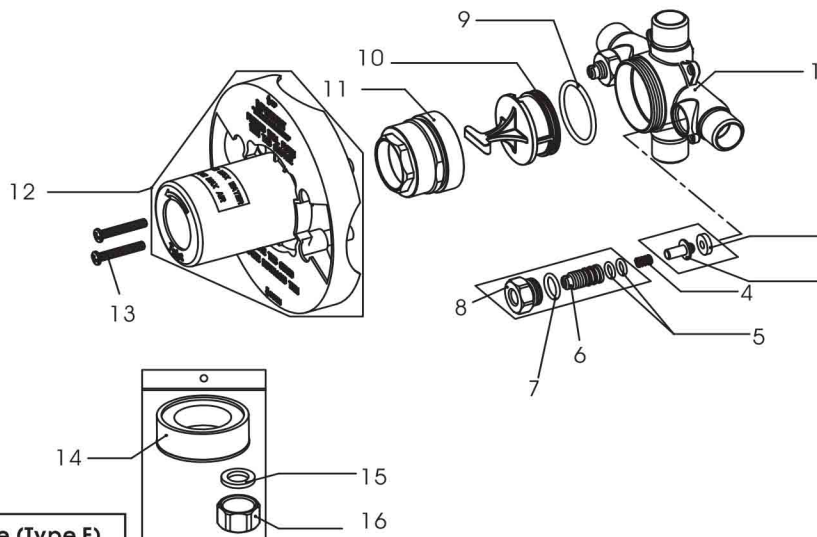

### • Model No. : 212-5910

- \* Brass Valve Body Only
- \* Accepts Back-to-Back functional type pressure balanced cartridge (Type F)
- \* Integral Stops
- \* 1/2" Universal outlets (Sweat) with Male NPT threads
- \* Includes brass plug for Shower only
- \* Includes pressure test kit

NO.	Part Name
1	Valve Body
2	Sealing Washer
3	Stopper
4	Spring
5	O-ring
6	Adjuster
7	O-ring
8	Adjuster Seat
9	O-ring
10	Test Plug
11	Cartridge Lock Nut
12	Protective Kit
13	Screw
14	Teflon Tape
15	Washer
16	End Cap